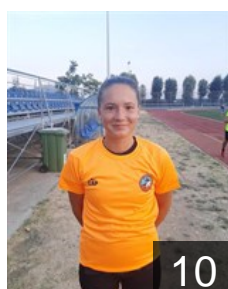

# EHF Club Competition – Delegation list

EHF European Cup Women 2024/25

 GRE AESH Pylaia Thessaloniki - Players

 GRE  
**Anastasiadou Anastasia**  
Position: Centre Back  
Place of birth: thessaloniki  
Date of birth: 14.02.1997  
Height: 163 cm

 GRE  
**Arsenoglou Despoina**  
Position: Goalkeeper  
Place of birth: thessaloniki  
Date of birth: 30.08.2008  
Height: 183 cm

 GRE  
**Chatzopoulou Eleni**  
Position: Left Back  
Place of birth: thessaloniki  
Date of birth: 26.09.2008  
Height: 174 cm