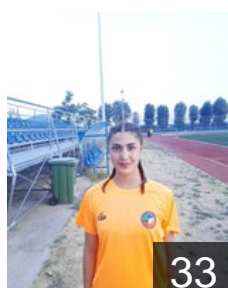

GRE

Papa Emmanouela

Position: Left Back
Place of birth: thessaloniki
Date of birth: 18.04.2006
Height: 174 cm