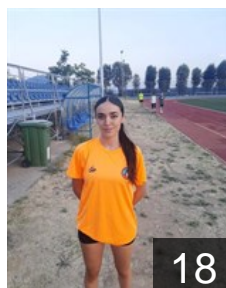

GRE
Vasileiadou Styliani

Position: Left Wing
Place of birth: thessaloniki
Date of birth: 24.09.2004
Height: 167 cm