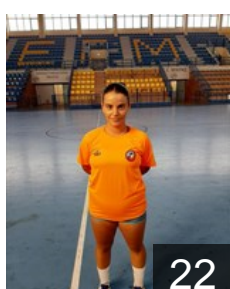

GRE
Malle Apostolia
Position: Left Wing
Place of birth: thessaloniki
Date of birth: 22.07.2004
Height: 164 cm