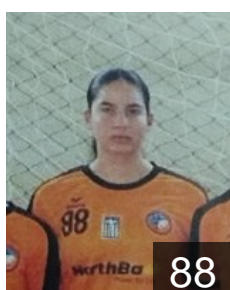

GRE
Gkonou Venetia
Position: Line Player
Place of birth: thessaloniki
Date of birth: 08.01.2008
Height: 182 cm