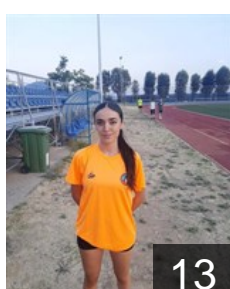

GRE

Papadopoulou E.

Position: Right Back
Place of birth: thessaloniki
Date of birth: 26.04.2004
Height: 165 cm