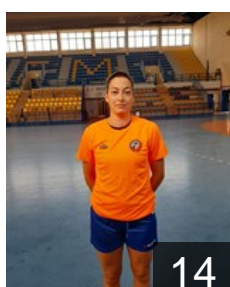

 GRE  
**Arsenoglou Despoina**  
Position: Goalkeeper  
Place of birth: thessaloniki  
Date of birth: 30.08.2008  
Height: 183 cm

 GRE  
**Chatzopoulou Eleni**  
Position: Left Back  
Place of birth: thessaloniki  
Date of birth: 26.09.2008  
Height: 174 cm

 GER  
**Christoforis Charlotte**  
Position: Right Back  
Place of birth: munchen  
Date of birth: 29.09.2002  
Height: 178 cm

 GRE  
**Gkonou Venetia**  
Position: Line Player  
Place of birth: thessaloniki  
Date of birth: 08.01.2008  
Height: 182 cm

 GRE  
**Intzidou Panagiota**  
Position: Centre Back  
Place of birth: thessaloniki  
Date of birth: 18.07.2008  
Height: 168 cm

 GRE  
**Karacharisi Rafailia**  
Position: Left Back  
Place of birth: thessaloniki  
Date of birth: 12.01.1996  
Height: 174 cm

 GRE  
**Karaveli Lamprini**  
Position: Centre Back  
Place of birth: thessaloniki  
Date of birth: 14.01.1998  
Height: 174 cm

 GRE  
**Katsouni Anthoula**  
Position: Left Back  
Place of birth: thessaloniki  
Date of birth: 08.07.2002  
Height: 180 cm