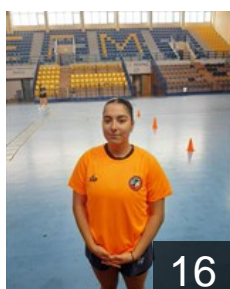

## Migga Natalia

Position: Right Wing  
Place of birth: thessaloniki  
Date of birth: 20.07.2002  
Height: 173 cm

GRE

## Mpekou Vasiliki

Position: Goalkeeper  
Place of birth: thessaloniki  
Date of birth: 03.11.2002  
Height: 170 cm

GRE

## Nikolopoulou Eleni

Position: Centre Back  
Place of birth: thessaloniki  
Date of birth: 23.01.2003  
Height: 166 cm

GRE