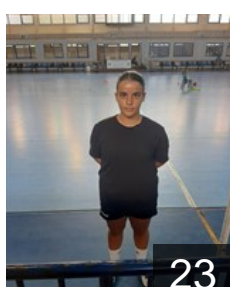

GRE

Pazvantidi Georgia

Position: Centre Back
Place of birth: thessaloniki
Date of birth: 19.09.2002
Height: 161 cm