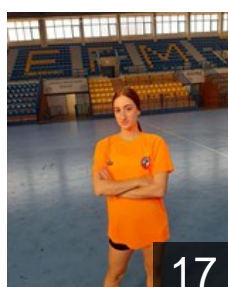

 GRE  
**Arsenoglou Despoina**  
Position: Goalkeeper  
Place of birth: thessaloniki  
Date of birth: 30.08.2008  
Height: 183 cm

 GRE  
**Chatzopoulou Eleni**  
Position: Left Back  
Place of birth: thessaloniki  
Date of birth: 26.09.2008  
Height: 174 cm

 GRE  
**Intzidou Panagiota**  
Position: Centre Back  
Place of birth: thessaloniki  
Date of birth: 18.07.2008  
Height: 168 cm

 GRE  
**Karacharisi Rafailia**  
Position: Left Back  
Place of birth: thessaloniki  
Date of birth: 12.01.1996  
Height: 174 cm

 GRE  
**Karaveli Lamprini**  
Position: Centre Back  
Place of birth: thessaloniki  
Date of birth: 14.01.1998  
Height: 174 cm

 GRE  
**Katsouni Anthoula**  
Position: Left Back  
Place of birth: thessaloniki  
Date of birth: 08.07.2002  
Height: 180 cm