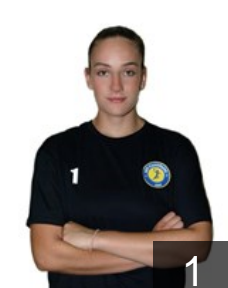

GRE

Giannopoulou Panagiota

Position: Left Back
Place of birth: Veroia
Date of birth: 12.03.2007
Height: 171 cm

BRA

Gomez da Silva Cristiane

Position: Line Player
Place of birth: Vigia
Date of birth: 18.06.1992
Height: 173 cm

BRA

Goncalves Rodrigues Bruna

Position: Right Back
Place of birth: Sao Paulo
Date of birth: 02.06.1994
Height: 165 cm

GRE

Kateva Ioanna

Position: Right Wing
Place of birth: Thessaloniki
Date of birth: 24.11.2006
Height: 170 cm

GRE

Kouklotidou Eleftheria

Position: Right Wing
Place of birth: Thessaloniki
Date of birth: 05.02.2002
Height: 168 cm

GRE

Kourtidi Kalliopi

Position: Goalkeeper
Place of birth: Thessaloniki
Date of birth: 12.05.2006
Height: 174 cm

GRE

Koutsimani Soumela

Position: Goalkeeper
Place of birth: Katerini
Date of birth: 13.03.2002
Height: 177 cm

EHF Club Competition – Delegation list

EHF European Cup Women 2024/25

 GRE AEP Panorama - Players