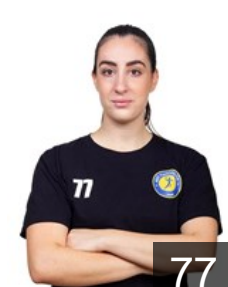

Christodoulidou Ilektra

Position: Left Back
Place of birth: Thessaloniki
Date of birth: 11.08.2007
Height: 177 cm

GRE

Emmanouilidou Christina

Position: Left Wing
Place of birth: Veroia
Date of birth: 21.09.1998
Height: 165 cm

GRE

Giannopoulou Panagiota

Position: Left Back
Place of birth: Veroia
Date of birth: 12.03.2007
Height: 171 cm

BRA

Gomez da Silva Cristiane

Position: Line Player
Place of birth: Vigia
Date of birth: 18.06.1992
Height: 173 cm

BRA

Goncalves Rodrigues Bruna

Position: Right Back
Place of birth: Sao Paulo
Date of birth: 02.06.1994
Height: 165 cm

GRE

Kateva Ioanna

Position: Right Wing
Place of birth: Thessaloniki
Date of birth: 24.11.2006
Height: 170 cm

GRE

Kouklotidou Eleftheria

Position: Right Wing
Place of birth: Thessaloniki
Date of birth: 05.02.2002
Height: 168 cm

GRE

Kourtidi Kalliopi

Position: Goalkeeper
Place of birth: Thessaloniki
Date of birth: 12.05.2006
Height: 174 cm