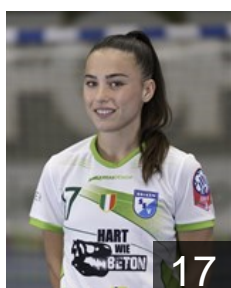

## Sozio Elisa

Position: Right Wing  
Place of birth: Brixen  
Date of birth: 19.03.2004  
Height: 166 cm

 ITA

## Unterweger Marie

Position: Goalkeeper  
Place of birth:  
Date of birth: 17.04.2007  
Height: -

 ITA

## Vegni Violetta

Position: Line Player  
Place of birth: Bozen  
Date of birth: 19.02.2000  
Height: 174 cm

 ITA