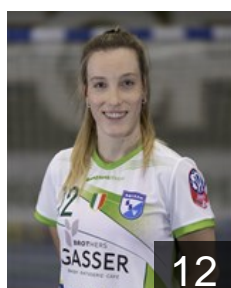

ITA

Hilber Sarah

Position: Right Wing
Place of birth: Bruneck
Date of birth: 10.06.1998
Height: 172 cm