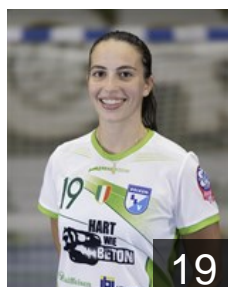

## Schatzer Sarah

Position: Back  
Place of birth: Bruneck  
Date of birth: 24.03.1995  
Height: 169 cm

 ITA

## Sozio Elisa

Position: Right Wing  
Place of birth: Brixen  
Date of birth: 19.03.2004  
Height: 166 cm

 ITA

## Unterweger Marie

Position: Goalkeeper  
Place of birth:  
Date of birth: 17.04.2007  
Height: -

 ITA

## Vegni Violetta

Position: Line Player  
Place of birth: Bozen  
Date of birth: 19.02.2000  
Height: 174 cm

 ITA