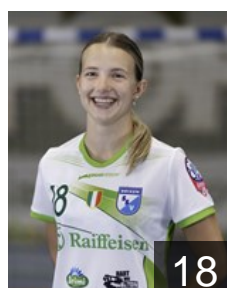

## Kiesenhofer S.

Position: Left Wing  
Place of birth: Wien  
Date of birth: 21.11.2006  
Height: 164 cm

 ITA

## Lucarini Giovanna

Position: Back  
Place of birth: Padova  
Date of birth: 20.03.2001  
Height: 171 cm

 ITA

## Luchin Francesca

Position: Goalkeeper  
Place of birth: Trento  
Date of birth: 05.06.1991  
Height: 184 cm

 ITA