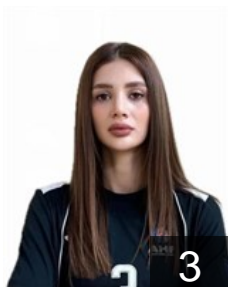

RUS

Panchenko Irina

Position: Goalkeeper
Place of birth: VOLGOGRAD
Date of birth: 16.08.1998
Height: 172 cm

EHF Club Competition – Delegation list

EHF European Cup Women 2024/25

 AZE Garabagh HC - Players

 RUS