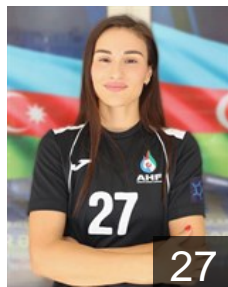

EHF Club Competition – Delegation list

EHF European Cup Women 2024/25

 AZE Garabagh HC - Players

RUS

Abdullaeva Karina

Position: Right Back
Place of birth: MOSKOVSKAYA
Date of birth: 26.02.2000
Height: 170 cm

MDA

Akhundova Zinaida

Position: Right Wing
Place of birth: CHISINAU
Date of birth: 08.12.1995
Height: 170 cm

AZE

Bayramova Kamila

Position: Left Back
Place of birth: Baku
Date of birth: 11.08.2002
Height: 178 cm

GEO

Chkhaidze Elizaveta

Position: Left Back
Place of birth: TBILISI
Date of birth: 14.03.2002
Height: 175 cm

AZE

Eminova Aytan

Position: Line Player
Place of birth: BAKU
Date of birth: 07.03.1997
Height: 173 cm