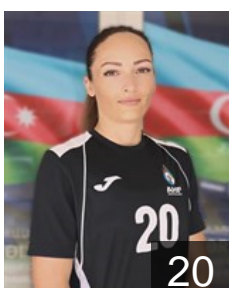

GEO

Chkhaidze Elizaveta

Position: Left Back
Place of birth: TBILISI
Date of birth: 14.03.2002
Height: 175 cm

AZE

Eminova Aytan

Position: Line Player
Place of birth: BAKU
Date of birth: 07.03.1997
Height: 173 cm

AZE

Heybatli Aynur

Position: Left Wing
Place of birth: Baku
Date of birth: 06.04.1996
Height: 164 cm

AZE

Huseynova Elnara

Position: Left Wing
Place of birth: BAKU
Date of birth: 01.03.1994
Height: 172 cm

AZE

Ibrahimova Leyla

Position: Line Player
Place of birth: BAKU
Date of birth: 13.01.2002
Height: 175 cm

GEO

Javakhia Kristine

Position: Goalkeeper
Place of birth: Tbilisi
Date of birth: 01.06.1998
Height: 175 cm

AZE

Mammadova Minaya

Position: Centre Back
Place of birth: BAKU
Date of birth: 18.08.1997
Height: 160 cm

AZE

Mikhalkovich Irina

Position: Centre Back
Place of birth: ORSHA
Date of birth: 20.01.1988
Height: 166 cm