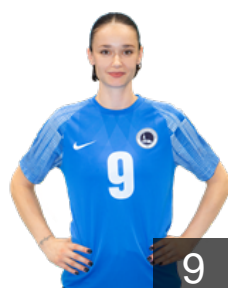

## Sengöçen Nil

Position: Line Player  
Place of birth: Istanbul  
Date of birth: 24.08.2005  
Height: -

 TUR

## Sensöz Aysenur

Position: Goalkeeper  
Place of birth:  
Date of birth: 09.05.2000  
Height: -

 TUR