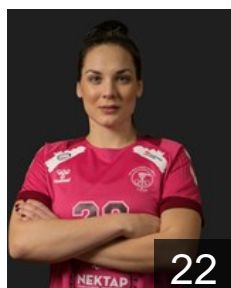

18

GRE

Giannopoulou Aikaterini

Position: Centre Back
Place of birth: ATHINA
Date of birth: 10.05.2004
Height: 178 cm

26

GRE

Giannoulia Paraskevi

Position: Right Wing
Place of birth: ATHENS
Date of birth: 03.08.2006
Height: 165 cm

10

MNE

Kaludjerovic Suskavcevic M.

Position: Line Player
Place of birth: Podgorica
Date of birth: 13.08.1994
Height: 175 cm

13

GRE

Karamanou Paraskevi-Anna

Position: Right Back
Place of birth:
Date of birth: 12.07.2000
Height: -

3

GRE

Kepesidou Magdalini

Position: Goalkeeper
Place of birth: ALEXANDROUP
Date of birth: 21.04.1997
Height: 178 cm

1

GRE

Kepesidou Nikolina

Position: Centre Back
Place of birth: ALEXANDROUP
Date of birth: 18.01.2002
Height: 178 cm

22

RUS

Khmyrova Tatiana

Position: Centre Back
Place of birth: ROSIA
Date of birth: 06.02.1990
Height: 180 cm

15

EHF Club Competition – Delegation list

EHF European Cup Women 2024/25

GRE O.F.N. Ionias - Players