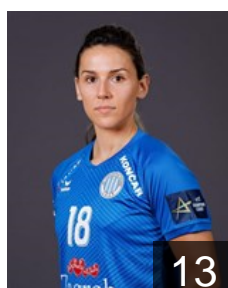

45

MNE

Davidovic Saska

Position: Line Player
Place of birth: BERANE
Date of birth: 16.02.1995
Height: 180 cm

44

GRE

Fragkou Despoina

Position: Right Back
Place of birth: THESSALONIKI
Date of birth: 18.05.1999
Height: 177 cm

18

GRE

Giannopoulou Aikaterini

Position: Centre Back
Place of birth: ATHINA
Date of birth: 10.05.2004
Height: 178 cm

26

GRE

Giannoulia Paraskevi

Position: Right Wing
Place of birth: ATHENS
Date of birth: 03.08.2006
Height: 165 cm

10

MNE

Kaludjerovic Suskavcevic M.

Position: Line Player
Place of birth: Podgorica
Date of birth: 13.08.1994
Height: 175 cm

13

GRE

Karamanou Paraskevi-Anna

Position: Right Back
Place of birth:
Date of birth: 12.07.2000
Height: -

3

GRE

Kepesidou Magdalini

Position: Goalkeeper
Place of birth: ALEXANDROUP
Date of birth: 21.04.1997
Height: 178 cm

1

GRE

Kepesidou Nikolina

Position: Centre Back
Place of birth: ALEXANDROUP
Date of birth: 18.01.2002
Height: 178 cm