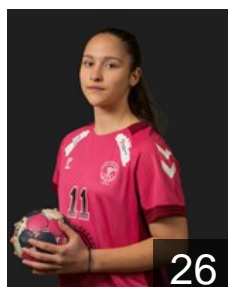

EHF Club Competition – Delegation list

EHF European Cup Women 2024/25

GRE O.F.N. Ionias - Players

MNE

Agovic Vanesa

Position: Back
Place of birth: Berane
Date of birth: 30.03.1996
Height: 184 cm

79

GRE

Anastopoulou Panagiota

Position: Goalkeeper
Place of birth: ATHENS
Date of birth: 06.11.2006
Height: 170 cm

12

GRE

Arvaniti Nikoleta

Position: Left Wing
Place of birth: ATHENS
Date of birth: 03.02.2006
Height: 165 cm

45

MNE

Davidovic Saska

Position: Line Player
Place of birth: BERANE
Date of birth: 16.02.1995
Height: 180 cm

44

GRE

Fragkou Despoina

Position: Right Back
Place of birth: THESSALONIKI
Date of birth: 18.05.1999
Height: 177 cm

18

GRE

Giannopoulou Aikaterini

Position: Centre Back
Place of birth: ATHINA
Date of birth: 10.05.2004
Height: 178 cm

26

GRE

Giannoulia Paraskevi

Position: Right Wing
Place of birth: ATHENS
Date of birth: 03.08.2006
Height: 165 cm