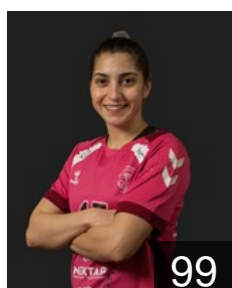

7

GRE

Makri Alik

Position: Goalkeeper
Place of birth: ATHINA
Date of birth: 07.04.1998
Height: 177 cm

16

GRE

Mantzorou Kyriaki

Position: Line Player
Place of birth: ATHENS
Date of birth: 13.04.2006
Height: 174 cm

9

GRE

Rousou Kleopatra

Position: Right Wing
Place of birth: ATHENS
Date of birth: 17.06.2006
Height: 175 cm

31

GRE

Stogiannidou Christa Maria

Position: Left Wing
Place of birth:
Date of birth: 26.04.1996
Height: 167 cm

99

GRE

Tsakalou Lamprini

Position: Right Back
Place of birth: Arta
Date of birth: 07.08.1993
Height: 176 cm

24

Left Club

GRE

Mania Aikaterini