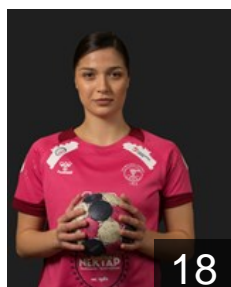

EHF Club Competition – Delegation list

EHF European Cup Women 2024/25

GRE O.F.N. Ionias - Players

MNE

Agovic Vanesa

Position: Back
Place of birth: Berane
Date of birth: 30.03.1996
Height: 184 cm

79

GRE

Anastopoulou Panagiota

Position: Goalkeeper
Place of birth: ATHENS
Date of birth: 06.11.2006
Height: 170 cm

12

GRE

Arvaniti Nikoleta

Position: Left Wing
Place of birth: ATHENS
Date of birth: 03.02.2006
Height: 165 cm

45

MNE

Davidovic Saska

Position: Line Player
Place of birth: BERANE
Date of birth: 16.02.1995
Height: 180 cm

44

GRE

Fragkou Despoina

Position: Right Back
Place of birth: THESSALONIKI
Date of birth: 18.05.1999
Height: 177 cm

18

GRE

Giannopoulou Aikaterini

Position: Centre Back
Place of birth: ATHINA
Date of birth: 10.05.2004
Height: 178 cm

26

GRE

Giannoulia Paraskevi

Position: Right Wing
Place of birth: ATHENS
Date of birth: 03.08.2006
Height: 165 cm