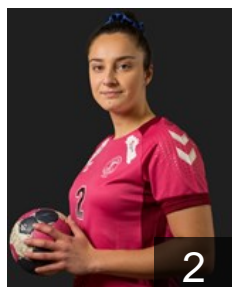

9

GRE

Rousou Kleopatra

Position: Right Wing
Place of birth: ATHENS
Date of birth: 17.06.2006
Height: 175 cm

31

GRE

Stogiannidou Christa Maria

Position: Left Wing
Place of birth:
Date of birth: 26.04.1996
Height: 167 cm

99

GRE

Tsakalou Lamprini

Position: Right Back
Place of birth: Arta
Date of birth: 07.08.1993
Height: 176 cm

24

Left Club

GRE

Mania Aikaterini

Position: Right Back
Place of birth: ATHINA
Date of birth: 28.09.1998
Height: 178 cm

2

Left Club on 15.06.2025

EHF Club Competition – Delegation list

EHF European Cup Women 2024/25

 GRE O.F.N. Ionias - Team Officials