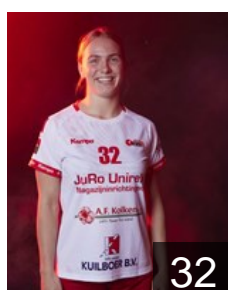

EHF Club Competition – Delegation list

EHF European Cup Women 2024/25

 NED JuRo Unirek VZV - Players

 NED
Kramer Jane
Position: Centre Back
Place of birth: Alkmaar
Date of birth: 02.02.1997
Height: 178 cm

 NED
Kruijer Meike
Position: Right Back
Place of birth: Alkmaar
Date of birth: 21.08.2003
Height: 180 cm

 NED
Kuilboer Hua-Lu
Position: Wing
Place of birth: Changzhou
Date of birth: 26.06.2003
Height: 172 cm

 NED
Leijen Ilse
Position: Field Player
Place of birth: Akersloot
Date of birth: 28.01.2004
Height: 174 cm

 NED
Louwen Romée
Position: Centre Back
Place of birth: Langedijk
Date of birth: 14.04.2002
Height: 167 cm