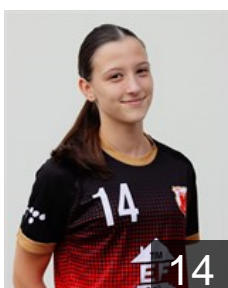

## Latifovic Alena

Position: Left Back  
Place of birth: Zenica  
Date of birth: 03.12.2004  
Height: 186 cm

 BIH

## Macak Ajna

Position: Left Wing  
Place of birth: Zenica  
Date of birth: 21.04.2000  
Height: 160 cm

 BIH