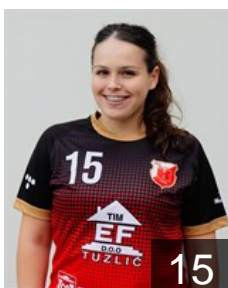

## Macak Ajna

Position: Left Wing  
Place of birth: Zenica  
Date of birth: 21.04.2000  
Height: 160 cm

 BIH

## Maglajkic Nejla

Position: Right Back  
Place of birth: Zenica  
Date of birth: 30.01.2007  
Height: 170 cm

 BIH

## Mahmutovic Armina

Position: Goalkeeper  
Place of birth: Zenica  
Date of birth: 01.06.2007  
Height: 161 cm

 BIH