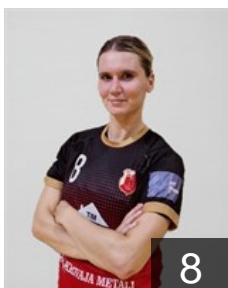

## Ridžal Hena

Position: Right Wing  
Place of birth: Zenica  
Date of birth: 22.07.2003  
Height: 172 cm

 BIH

## Sehic Sara

Position: Goalkeeper  
Place of birth: Zenica  
Date of birth: 20.01.2005  
Height: 170 cm

 BIH