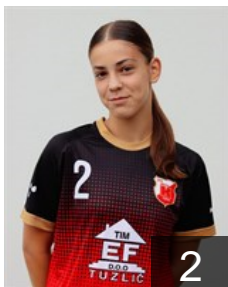

BIH ZRK Krivaja - Players

BIH

Bajric Vildana

Position: Back
Place of birth: Zenica
Date of birth: 06.04.2009
Height: 176 cm