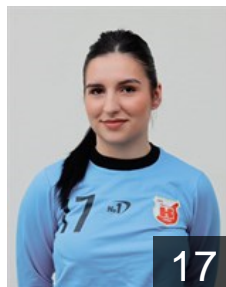

## Ridžal Hena

Position: Right Wing  
Place of birth: Zenica  
Date of birth: 22.07.2003  
Height: 172 cm

 BIH