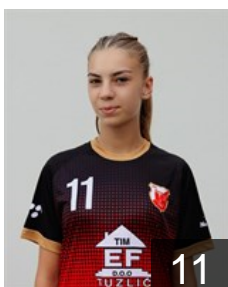

## Bajric Vildana

Position: Back  
Place of birth: Zenica  
Date of birth: 06.04.2009  
Height: 176 cm

 BIH

## Basic Amina

Position: Left Back  
Place of birth: Zenica  
Date of birth: 31.12.2006  
Height: 184 cm

 BIH

## Basic Salkic Sara

Position: Back  
Place of birth: Zenica  
Date of birth: 18.08.1997  
Height: 178 cm

 BIH

## Ceric Nejra

Position: Line Player  
Place of birth: Zenica  
Date of birth: 24.03.2001  
Height: 173 cm

 BIH