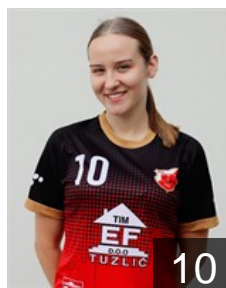

## Bajric Vildana

Position: Back  
Place of birth: Zenica  
Date of birth: 06.04.2009  
Height: 176 cm

 BIH

## Basic Amina

Position: Left Back  
Place of birth: Zenica  
Date of birth: 31.12.2006  
Height: 184 cm

 BIH

## Basic Salkic Sara

Position: Back  
Place of birth: Zenica  
Date of birth: 18.08.1997  
Height: 178 cm

 BIH