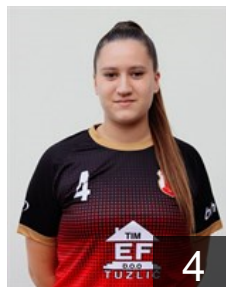

## Bajric Vildana

Position: Back  
Place of birth: Zenica  
Date of birth: 06.04.2009  
Height: 176 cm

 BIH