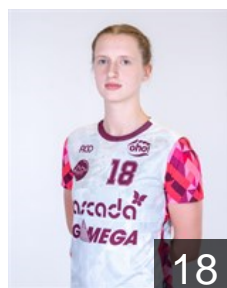

LTU

Bernackaite Goda

Position: Right Back
Place of birth: Kaunas
Date of birth: 27.06.2004
Height: 180 cm