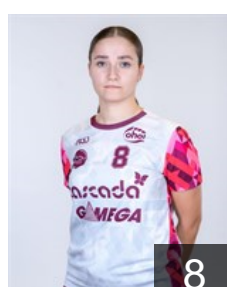

## Šliupaite Benita

Position: Goalkeeper  
Place of birth: Kaunas  
Date of birth: 29.06.1998  
Height: 165 cm

 LTU

## Sparnauskaite Karolina

Position: Left Back  
Place of birth: Kaunas  
Date of birth: 06.08.1999  
Height: 169 cm

 LTU

## Ustilaite Alteja

Position: Right Wing  
Place of birth: Garliava  
Date of birth: 05.10.2010  
Height: 172 cm

 LTU