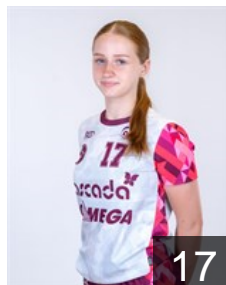

## Ustilaite Martyna

Position: Line Player  
Place of birth: Garliava  
Date of birth: 25.05.2004  
Height: 172 cm

 LTU

## Vaitkute Martyna

Position: Left Wing  
Place of birth: Utena  
Date of birth: 17.04.1995  
Height: 169 cm

## Voskresenskaja Mante

Position: Right Wing  
Place of birth: Kaunas  
Date of birth: 08.03.2002  
Height: 170 cm

20

 LTU

## Zaiceva Ema

Position: Right Wing  
Place of birth: Varena  
Date of birth: 11.05.2006  
Height: 169 cm

17