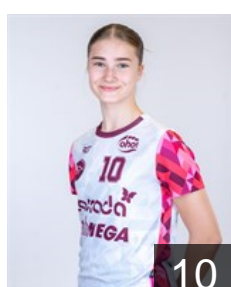

LTU

Ustilaite Alteja

Position: Right Wing
Place of birth: Garliava
Date of birth: 05.10.2010
Height: 172 cm