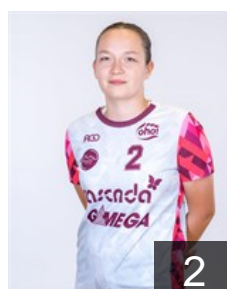

## Bernackaite Goda

Position: Right Back  
Place of birth: Kaunas  
Date of birth: 27.06.2004  
Height: 180 cm

 LTU

## Cesnuleviciute Saule

Position: Goalkeeper  
Place of birth: Varena  
Date of birth: 03.12.2004  
Height: 185 cm

 LTU