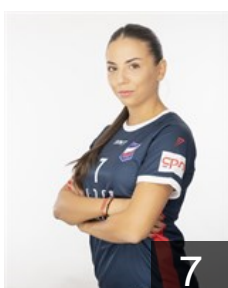

## Simic Marija

Position: Goalkeeper  
Place of birth: Beograd  
Date of birth: 21.02.2000  
Height: 175 cm

SRB

## Stamenkovic Sanja

Position: Line Player  
Place of birth: Nis  
Date of birth: 19.08.2001  
Height: 172 cm

MKD

## Stefanoska Sara

Position: Left Back  
Place of birth: Kichevo  
Date of birth: 11.01.2005  
Height: 178 cm

SRB