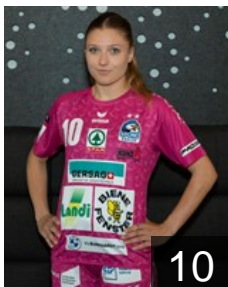

SUI SPONO Eagles - Players

SUI

Zumstein Kira

Position: Centre Back

Place of birth: Bern

Date of birth: 23.10.1999

Height: 171 cm