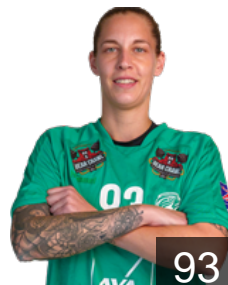

Radoncic Semina

Position: Field Player
Place of birth: Pristina
Date of birth: 21.05.1996
Height: 180 cm

 LUX

Reiter Jil

Position: Left Back
Place of birth:
Date of birth: 17.02.2001
Height: 175 cm

 LUX

Scheer Lisa

Position: Line Player
Place of birth: Luxembourg
Date of birth: 27.04.1998
Height: 169 cm

 LUX

Schmit N.

Position: Field Player
Place of birth: Luxembourg
Date of birth: 25.01.2007
Height: 168 cm

 GER

Wagner Joelle Maria

Position: Goalkeeper
Place of birth: Saarbrucken
Date of birth: 19.12.2005
Height: 171 cm

 LUX

Welter Tina

Position: Back
Place of birth: Niederkorn
Date of birth: 30.01.1993
Height: 173 cm

 LUX

Zuk Jennifer