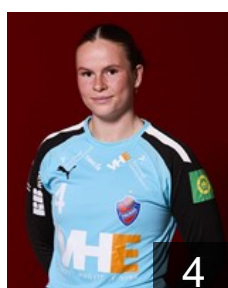

 ISL

**Arnarsdóttir Alexandra Líf**

Position: Line Player  
Place of birth: Reykjavík  
Date of birth: 22.10.2000  
Height: 176 cm

 ISL

**Benediktsdóttir Berglind**

Position: Left Back  
Place of birth: Reykjavík  
Date of birth: 03.12.1998  
Height: 174 cm

 ISL

**Einarsdóttir Margrét**

Position: Goalkeeper  
Place of birth: Reykjavík  
Date of birth: 05.12.2000  
Height: 176 cm

 ISL

**Gudmundsdóttir R.**

Position: Left Wing  
Place of birth: Reykjavík  
Date of birth: 26.06.2004  
Height: 170 cm

 ISL

**Helgadóttir Sara Sif**

Position: Goalkeeper  
Place of birth: Reykjavík  
Date of birth: 08.06.2000  
Height: 172 cm

 ISL

**Hrafnkelsdóttir Þóra**

Position: Left Wing  
Place of birth: Reykjavík  
Date of birth: 12.10.2006  
Height: 160 cm