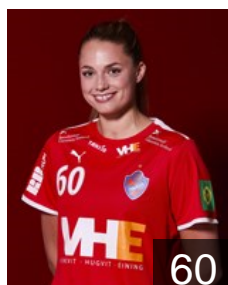

 ISL

**Kemp Rosa Kristin**

Position: Field Player  
Place of birth: Reykjavík  
Date of birth: 29.12.2003  
Height: 174 cm

## Melsteð Björgvinsdóttir T.

Position: Line Player  
Place of birth: Reykjavík  
Date of birth: 05.07.2004  
Height: 178 cm

 SWE

## Odden Sara Marie

Position: Left Back  
Place of birth: Bodö  
Date of birth: 06.04.1995  
Height: 184 cm

 ISL