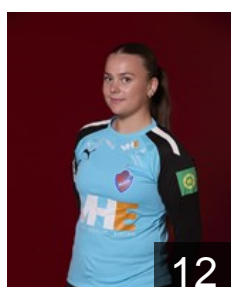

ISL

Viktorsdóttir Erla Rut

Position: Goalkeeper
Place of birth: Reykjavík
Date of birth: 16.10.2008
Height: 168 cm