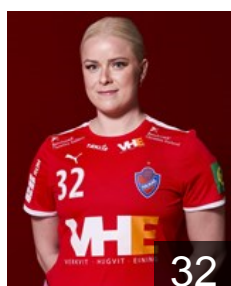

## Sigsteinsdóttir Sonja Lind

Position: Right Wing  
Place of birth: Reykjavík  
Date of birth: 14.01.2004  
Height: 170 cm

 ISL

## Sigurðardóttir Elísa Helga

Position: Goalkeeper  
Place of birth: Reykjavík  
Date of birth: 01.09.2005  
Height: 173 cm

 ISL