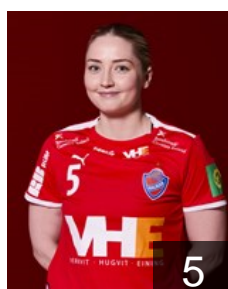

## Melsteð Björgvinsdóttir T.

Position: Line Player  
Place of birth: Reykjavík  
Date of birth: 05.07.2004  
Height: 178 cm

 SWE

## Odden Sara Marie

Position: Left Back  
Place of birth: Bodö  
Date of birth: 06.04.1995  
Height: 184 cm

 ISL

## Pálsdóttir Hafdís Helga

Position: Right Back  
Place of birth: Reykjavík  
Date of birth: 23.07.2008  
Height: 174 cm

 ISL