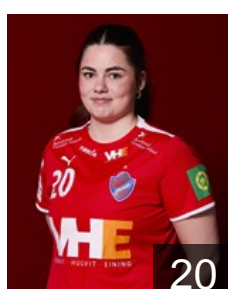

 ISL

**Helgadóttir Sara Sif**

Position: Goalkeeper  
Place of birth: Reykjavík  
Date of birth: 08.06.2000  
Height: 172 cm

 ISL

**Hrafnkelsdóttir Þóra**

Position: Left Wing  
Place of birth: Reykjavík  
Date of birth: 12.10.2006  
Height: 160 cm

 ISL

**Jóhannsdóttir Inga Dis**

Position: Left Back  
Place of birth: Reykjavík  
Date of birth: 27.03.2004  
Height: 182 cm

 ISL

**Jonsdóttir Rut Arfjörð**

Position: Right Back  
Place of birth: Reykjavík  
Date of birth: 21.07.1990  
Height: 176 cm

 ISL

**Kemp Rosa Kristin**

Position: Field Player  
Place of birth: Reykjavík  
Date of birth: 29.12.2003  
Height: 174 cm