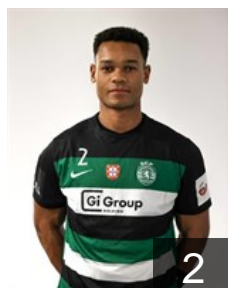

 POR
Loureiro Francisco
Position: Centre Back
Place of birth: Espinho
Date of birth: 30.05.2006
Height: 179 cm
Weight: 82 kg

 ARG
Martínez Camí García Pedro
Position: Centre Back
Place of birth: Buenos Aires
Date of birth: 20.12.1999
Height: 190 cm
Weight: 88 kg

 CGO
Moga Christian Yahoza
Position: Line Player
Place of birth: Minaffet
Date of birth: 25.05.1998
Height: 197 cm
Weight: 103 kg

EHF Club Competition – Delegation list

Machineseeker EHF Champions League

 POR Sporting Clube de Portugal - Players

 POR
Caseiro Portela Pedro André
Position: Right Wing
Place of birth: Leiria
Date of birth: 06.01.1990
Height: 186 cm
Weight: 85 kg

 POR
Póvoas Santiago
Position: Goalkeeper
Place of birth: Vila Nova de Gaia
Date of birth: 08.09.2008
Height: 193 cm
Weight: 87 kg

 POR
Rocha Nogueira Salvador S.
Position: Left Back
Place of birth: Samora Correia
Date of birth: 29.07.2001
Height: 198 cm
Weight: 110 kg

 BRA
Silva Oliveira Edney
Position: Line Player
Place of birth: Mineiros
Date of birth: 19.06.1998
Height: 192 cm
Weight: 98 kg