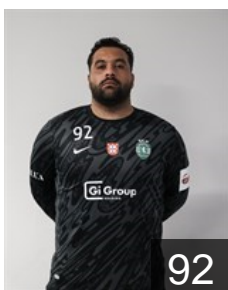

EHF Club Competition – Delegation list

Machineseeker EHF Champions League

 POR Sporting Clube de Portugal - Players

 EGY
Aly Abdelmotaleb Aly M.
Position: Goalkeeper
Place of birth: Gizé
Date of birth: 13.11.1992
Height: 190 cm
Weight: 130 kg

 POR
Ferraz Branquinho Diogo
Position: Left Wing
Place of birth: Coimbra
Date of birth: 25.07.1994
Height: 185 cm
Weight: 95 kg

 POR
Mota Costa Francisco
Position: Right Back
Place of birth: Espinho
Date of birth: 16.02.2005
Height: 190 cm
Weight: 86 kg