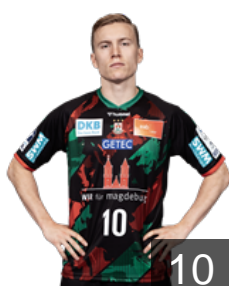

 GER

Bialas Sebastian

Position: Centre Back
Place of birth: Magdeburg
Date of birth: 04.02.2005
Height: 185 cm
Weight: 80 kg

 SWE

Claar Felix

Position: Centre Back
Place of birth: Vrinnevi
Date of birth: 05.01.1997
Height: 192 cm
Weight: 93 kg

 GER

Hein Leon

Position: Line Player
Place of birth: Magdeburg
Date of birth: 30.01.2003
Height: 190 cm
Weight: 95 kg

 GER

Hensen Noah

Position: Right Back
Place of birth:
Date of birth: 01.10.2006
Height: -
Weight: -

 ESP

Hernandez Ferrer Sergey

Position: Goalkeeper
Place of birth: Kropotkin
Date of birth: 17.06.1995
Height: 198 cm
Weight: 101 kg

 GER

Hornke Tim

Position: Right Wing
Place of birth: Hannover
Date of birth: 04.08.1990
Height: 188 cm
Weight: 84 kg

 DEN

Jensen Magnus Saugstrup

Position: Line Player
Place of birth: Aalborg
Date of birth: 12.07.1996
Height: 195 cm
Weight: 105 kg

 ISL

Kristjansson Gisli Thorgeir

Position: Centre Back
Place of birth: Reykjavik
Date of birth: 30.07.1999
Height: 191 cm
Weight: 95 kg