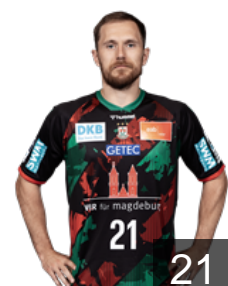

 ESP

Hernandez Ferrer Sergey

Position: Goalkeeper
Place of birth: Kropotkin
Date of birth: 17.06.1995
Height: 198 cm
Weight: 101 kg

 GER

Hornke Tim

Position: Right Wing
Place of birth: Hannover
Date of birth: 04.08.1990
Height: 188 cm
Weight: 84 kg

 DEN

Jensen Magnus Saugstrup

Position: Line Player
Place of birth: Aalborg
Date of birth: 12.07.1996
Height: 195 cm
Weight: 105 kg

 ISL

Kristjansson Gisli Thorgeir

Position: Centre Back
Place of birth: Reykjavik
Date of birth: 30.07.1999
Height: 191 cm
Weight: 95 kg

 SWE

Lagergren Albin

Position: Right Back
Place of birth: Varberg
Date of birth: 11.09.1992
Height: 186 cm
Weight: 88 kg

EHF Club Competition – Delegation list

Machineseeker EHF Champions League

 GER SC Magdeburg - Players