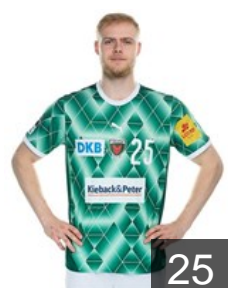

### Grüner Jan

Position: Left Wing  
Place of birth: Berlin  
Date of birth: 23.06.2006  
Height: 187 cm  
Weight: 80 kg

 AUT

### Herburger Lukas

Position: Line Player  
Place of birth: Bregenz  
Date of birth: 19.12.1994  
Height: 197 cm  
Weight: 97 kg

 GER