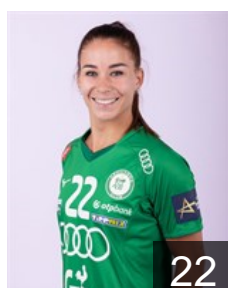

 SWE

Blohm Linn

Position: Line Player
Place of birth: Stockholm
Date of birth: 20.05.1992
Height: 180 cm

 NOR

Breistøl Kristine

Position: Left Back
Place of birth: Oslo
Date of birth: 23.08.1993
Height: 193 cm

 HUN

Fodor Csenge Réka

Position: Left Wing
Place of birth: Keszthely
Date of birth: 23.04.1999
Height: 174 cm

 HUN

Gyori Alexa

Position: Goalkeeper
Place of birth: Szombathely
Date of birth: 19.02.2004
Height: 181 cm

 HUN

Gyori-Lukács Viktória

Position: Right Wing
Place of birth: Budapest
Date of birth: 31.10.1995
Height: 168 cm

 NED

Housheer Dione

Position: Right Back
Place of birth: Gendringen
Date of birth: 26.09.1999
Height: 180 cm

 NOR

Hovden Emilie Margrethe

Position: Right Wing
Place of birth: Bergen
Date of birth: 05.04.1996
Height: 163 cm

 DEN

Jörgensen Kristina

Position: Centre Back
Place of birth: Horsens
Date of birth: 17.01.1998
Height: 187 cm