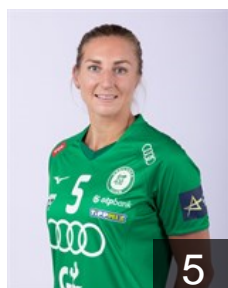

EHF Club Competition – Delegation list

EHF Champions League Women 2024/25

 HUN Györi Audi ETO KC - Players

 BRA

Almeida de Paula B.

Position: Left Back
Place of birth: Campestre/MG
Date of birth: 26.09.1996
Height: 170 cm

 SWE

Blohm Linn

Position: Line Player
Place of birth: Stockholm
Date of birth: 20.05.1992
Height: 180 cm

 NOR

Breistøl Kristine

Position: Left Back
Place of birth: Oslo
Date of birth: 23.08.1993
Height: 193 cm

 NOR

Brattset Dale Kari

Position: Line Player
Place of birth: Fredrikstad
Date of birth: 15.02.1991
Height: 184 cm

 NED

Dulfer Kelly

Position: Left Back
Place of birth: Schiedam
Date of birth: 21.03.1994
Height: 186 cm