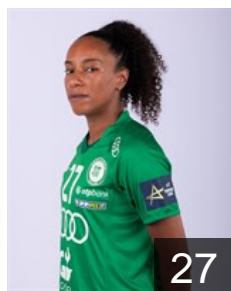

 HUN

Keceli-Mészáros Renáta

Position: Centre Back
Place of birth:
Date of birth: 10.10.2006
Height: 166 cm

EHF Club Competition – Delegation list

EHF Champions League Women 2024/25

 HUN Györi Audi ETO KC - Players

 NOR

Kristiansen V.

Position: Left Back
Place of birth: Stavanger
Date of birth: 10.07.1990
Height: 174 cm

 SWE

Lagerquist Anna

Position: Line Player
Place of birth: Lund
Date of birth: 16.10.1993
Height: 175 cm

 FRA

Nze Minko Estelle Veronique

Position: Centre Back
Place of birth: Saint-Sébastien-
Date of birth: 11.08.1991
Height: 171 cm

 HUN

Rédecsi Polett

Position: Centre Back
Place of birth:
Date of birth: 21.02.2006
Height: 172 cm

 KOR

Ryu Eun Hee

Position: Right Back
Place of birth: Incheon
Date of birth: 24.02.1990
Height: 180 cm

 FRA

Sako Hatadou

Position: Goalkeeper
Place of birth: TOURNAN EN
Date of birth: 21.10.1995
Height: 173 cm