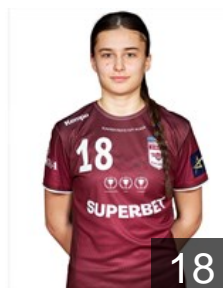

 NED

Polman Estavana

Position: Centre Back
Place of birth: Arnhem
Date of birth: 05.08.1992
Height: 174 cm

EHF Club Competition – Delegation list

EHF Champions League Women 2024/25

 ROU CS Rapid Bucuresti - Players

 MKD

Ristovska Sara

Position: Right Wing
Place of birth: Skopje
Date of birth: 09.09.1996
Height: 169 cm

 ROU

Sandru Denisa Stefania

Position: Goalkeeper
Place of birth: Brasov
Date of birth: 27.09.1994
Height: 182 cm

 ROU

Stoica Angela Stefania

Position: Left Back
Place of birth: Strejnicu
Date of birth: 24.08.2003
Height: 186 cm

 ROU

Tulea Gabriela Maria

Position: Right Wing
Place of birth: Bucuresti
Date of birth: 08.11.2006
Height: 176 cm