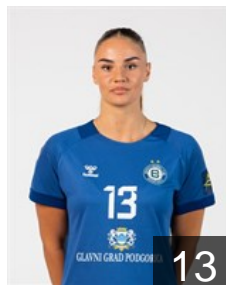

MNE

Markovic Nikolina

Position: Centre Back
Place of birth: Podgorica
Date of birth: 26.01.2004
Height: 173 cm

MNE

Marsenic Anastasija

Position: Right Wing
Place of birth: Ballerup
Date of birth: 24.02.2003
Height: 173 cm

MNE

Marsenic Marija

Position: Goalkeeper
Place of birth: Berane
Date of birth: 06.05.2004
Height: 178 cm

EHF Club Competition – Delegation list

EHF Champions League Women 2024/25

MNE OTP Group Buducnost - Players

MNE

Mitrovic Elena

Position: Left Back
Place of birth: Podgorica
Date of birth: 22.12.2006
Height: 178 cm

MNE

Popovic Andrijana

Position: Line Player
Place of birth: Niksic
Date of birth: 20.04.2002
Height: 185 cm

SRB

Radevic Dunja

Position: Right Wing
Place of birth: Kraljevo
Date of birth: 25.11.2005
Height: 169 cm

MNE

Radivojevic Jelena

Position: Left Back
Place of birth: Podgorica
Date of birth: 30.04.1994
Height: 180 cm