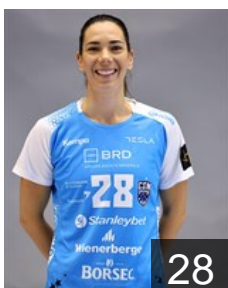

 NOR

Ingstad Vilde Mortensen

Position: Line Player
Place of birth: Oslo
Date of birth: 18.12.1994
Height: 178 cm

 MNE

Jaukovic Djurdjina

Position: Left Back
Place of birth: Niksic
Date of birth: 24.02.1997
Height: 185 cm

 DEN

Jensen Østergaard Trine

Position: Right Wing
Place of birth: Skanderborg
Date of birth: 17.10.1991
Height: 166 cm

EHF Club Competition – Delegation list

EHF Champions League Women 2024/25

 ROU CSM Bucuresti - Players

 POL

Kobylinska Monika

Position: Right Back
Place of birth: Zary
Date of birth: 09.04.1995
Height: 177 cm

 ROU

Maxim Irina

Position: Left Back
Place of birth: Tirgu Neamt
Date of birth: 28.11.2005
Height: 180 cm

 ROU

Mihai Mihaela Andreea

Position: Right Wing
Place of birth: Bucharest
Date of birth: 15.12.2004
Height: 178 cm

 ROU

Neagu Cristina Georgiana

Position: Left Back
Place of birth: Bucharest
Date of birth: 26.08.1988
Height: 180 cm