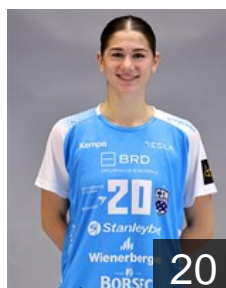

 NOR

Ingstad Vilde Mortensen

Position: Line Player
Place of birth: Oslo
Date of birth: 18.12.1994
Height: 178 cm

 MNE

Jaukovic Djurdjina

Position: Left Back
Place of birth: Niksic
Date of birth: 24.02.1997
Height: 185 cm

 DEN

Jensen Østergaard Trine

Position: Right Wing
Place of birth: Skanderborg
Date of birth: 17.10.1991
Height: 166 cm

EHF Club Competition – Delegation list

EHF Champions League Women 2024/25

 ROU CSM Bucuresti - Players

 POL

Kobylinska Monika

Position: Right Back
Place of birth: Zary
Date of birth: 09.04.1995
Height: 177 cm

 ROU

Maxim Irina

Position: Left Back
Place of birth: Tirgu Neamt
Date of birth: 28.11.2005
Height: 180 cm