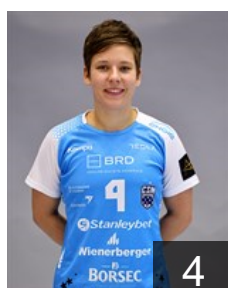

 ROU

Dindiligan Alexandra

Position: Left Wing
Place of birth: Galati
Date of birth: 16.02.1997
Height: 174 cm

 SWE

Eriksson Evelina

Position: Goalkeeper
Place of birth: Österhaninge
Date of birth: 20.08.1996
Height: 185 cm

 DEN

Friis Emma Cecilie Uhrskov

Position: Left Wing
Place of birth: Herning
Date of birth: 31.10.1999
Height: 162 cm

 BRA

Goncalves Dias Moreschi G.

Position: Goalkeeper
Place of birth: Portugesa
Date of birth: 08.07.1994
Height: 190 cm

 GER

Grijseels Alina

Position: Centre Back
Place of birth: Wesel
Date of birth: 12.04.1996
Height: 175 cm

 ROU

Hosu Daciana

Position: Goalkeeper
Place of birth: Bistri?a
Date of birth: 16.01.1998
Height: 182 cm