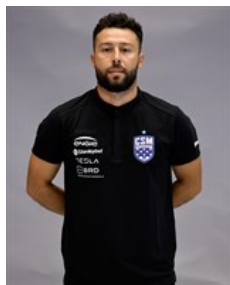

 ROU

Voicu Maria Alexandra

Position: Centre Back
Place of birth: Bucharest
Date of birth: 01.04.2006
Height: 165 cm

EHF Club Competition – Delegation list

EHF Champions League Women 2024/25

 ROU CSM Bucuresti - Team Officials