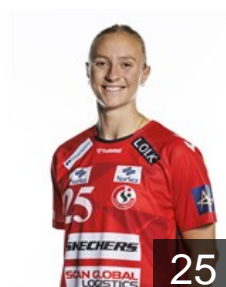

 DEN

Møller Michala Elsberg

Position: Left Back
Place of birth: Aalborg
Date of birth: 16.02.2000
Height: 178 cm

 NOR

Mørk Nora

Position: Right Back
Place of birth: Oslo
Date of birth: 05.04.1991
Height: 167 cm

 DEN

Nielsen Kaja Kamp

Position: Line Player
Place of birth: Rebild
Date of birth: 29.04.1994
Height: 172 cm

 DEN

Petersen Anne Tolstrup

Position: Right Wing
Place of birth: Aarhus
Date of birth: 07.03.1995
Height: 173 cm

 NOR

Reistad Henny Ella

Position: Centre Back
Place of birth: Bærum
Date of birth: 09.02.1999
Height: 181 cm

 NOR

Deila Live Rushfeldt

Position: Left Back
Place of birth: Skien
Date of birth: 15.01.2000
Height: 176 cm