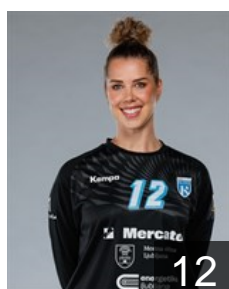

EHF Club Competition – Delegation list

EHF Champions League Women 2024/25

SLO Krim Otp Group Mercator - Players

SLO

Abina Ana

Position: Left Back
Place of birth: Ljubljana
Date of birth: 30.07.1997
Height: 180 cm

SLO

Abina Ema

Position: Left Wing
Place of birth: Ljubljana
Date of birth: 18.02.1999
Height: 170 cm

BRA

Arenhart Barbara Elisabeth

Position: Goalkeeper
Place of birth: Novo Hamburgo
Date of birth: 04.10.1986
Height: 181 cm