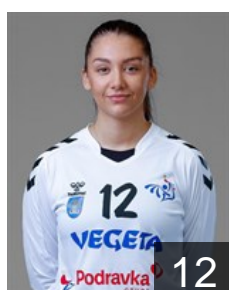

EHF Club Competition – Delegation list

EHF Champions League Women 2024/25

 CRO HC Podravka - Players

 CRO

Barišić Tina

Position: Left Back
Place of birth: Knin
Date of birth: 30.10.2000
Height: 185 cm

 CRO

Bešen Lucija

Position: Goalkeeper
Place of birth: Zagreb
Date of birth: 23.03.1998
Height: 182 cm

 CRO

Birtić Klara

Position: Right Back
Place of birth: Slavonski Brod
Date of birth: 28.03.2002
Height: 181 cm

 CRO

Brkić Mia

Position: Line Player
Place of birth: Zagreb
Date of birth: 11.05.2003
Height: 182 cm

 CRO

Crnjak Ana

Position: Goalkeeper
Place of birth: Rijeka
Date of birth: 21.03.2004
Height: 180 cm

 CRO

Curić Terezija

Position: Left Back
Place of birth: KOPRIVNICA
Date of birth: 18.10.1999
Height: 176 cm

 CRO

Debelić Ana

Position: Line Player
Place of birth: Rijeka
Date of birth: 09.01.1994
Height: 183 cm

 AUT

Dramac Kristina