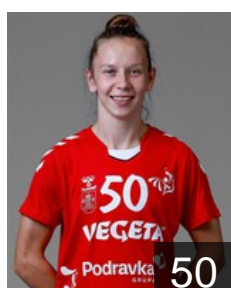

EHF Club Competition – Delegation list

EHF Champions League Women 2024/25

CRO HC Podravka - Players

AUT

Pandža Katarina

Position: Left Back
Place of birth: Wien
Date of birth: 17.04.2002
Height: 180 cm

MNE

Pletikosic Matea

Position: Centre Back
Place of birth: Sinj
Date of birth: 24.04.1998
Height: 169 cm

CRO

Prkacin Kristina

Position: Left Back
Place of birth: DUBROVNIK
Date of birth: 21.10.1997
Height: 183 cm

CRO

Šenvald Sara

Position: Line Player
Place of birth: Koprivnica
Date of birth: 14.03.1996
Height: 185 cm

CRO

Šimara Andrea

Position: Left Wing
Place of birth: Zagreb
Date of birth: 13.07.1997
Height: 171 cm

CRO

Tucakovic Antonia

Position: Goalkeeper
Place of birth: Split
Date of birth: 09.05.1992
Height: 173 cm

CRO

Vukovic Katja

Position: Left Wing
Place of birth: Zagreb
Date of birth: 13.09.2006
Height: 171 cm

Left Club

CRO

Popovic Elena