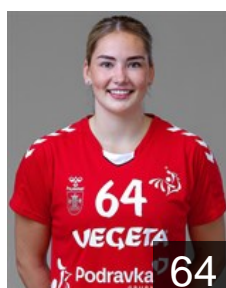

Position: Left Back
Place of birth: KOPRIVNICA
Date of birth: 18.10.1999
Height: 176 cm

 CRO

Debelić Ana

Position: Line Player
Place of birth: Rijeka
Date of birth: 09.01.1994
Height: 183 cm

 AUT

Dramac Kristina

Position: Right Back
Place of birth: Kirchdorf
Date of birth: 09.01.2002
Height: 180 cm

 CRO

Kosovac Kala

Position: Right Wing
Place of birth: ZAGREB
Date of birth: 29.05.2005
Height: 168 cm

 CRO

Kragulj Nikolina

Position: Right Wing
Place of birth: Cakovec
Date of birth: 02.09.1997
Height: 166 cm

 CRO

Mamić Josipa

Position: Right Wing
Place of birth: Zagreb
Date of birth: 07.01.1996
Height: 165 cm

 AUT

Pandza Ana

Position: Centre Back
Place of birth: Wien
Date of birth: 24.12.2003
Height: 174 cm