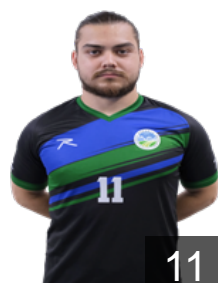

 MAR

Miri Mohammed

Position: Line Player
Place of birth: OUJDA
Date of birth: 18.06.1990
Height: 194 cm
Weight: 104 kg

 BIH

Pavlovic Dragan

Position: Right Back
Place of birth: Capljina
Date of birth: 15.04.1998
Height: 198 cm
Weight: 98 kg

 TUR

Sirin Atakan

Position: Left Back
Place of birth: Ankara
Date of birth: 14.05.2000
Height: 186 cm
Weight: 84 kg

 TUR

Tayfur Adnan

Position: Line Player
Place of birth: Manisa
Date of birth: 22.01.1993
Height: 193 cm
Weight: 103 kg

 TUR

Yildirim Sedat

Position: Left Back
Place of birth: Ankara
Date of birth: 13.03.2001
Height: 200 cm
Weight: 103 kg

 TUR

Yontar Ibrahim Kerem

Position: Right Wing
Place of birth: Sakarya
Date of birth: 22.08.1998
Height: 186 cm
Weight: 96 kg