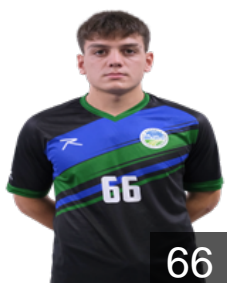

CLUB COMPETITIONS - DELEGATION LIST

EHF European Cup Men 2023/24

 TUR Sakarya BSB SK - Players

 TUR

Arslan Murat Sahin

Position: Left Back
Place of birth: Sakarya
Date of birth: 16.04.2006
Height: 184 cm
Weight: 87 kg

 TUR

Bereket Hüseyin

Position: Goalkeeper
Place of birth: Adiyaman
Date of birth: 30.03.1998
Height: 197 cm
Weight: 105 kg

 TUR

Çelik Çetin

Position: Right Wing
Place of birth: Samsun
Date of birth: 01.04.1987
Height: 180 cm
Weight: 75 kg

 TUR

Demirdelen Baran

Position: Left Wing
Place of birth:
Date of birth: 25.12.2004
Height: -
Weight: -

 TUR

Döne Ramazan

Position: Right Back
Place of birth: Rize
Date of birth: 10.07.1981
Height: 194 cm
Weight: 103 kg