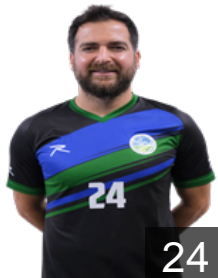

TUR

Keskin Emre

Position: Centre Back
Place of birth: Adana
Date of birth: 02.11.1988
Height: 187 cm
Weight: 88 kg