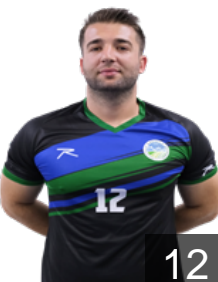

TUR

Tayfur Adnan

Position: Line Player
Place of birth: Manisa
Date of birth: 22.01.1993
Height: 193 cm
Weight: 103 kg