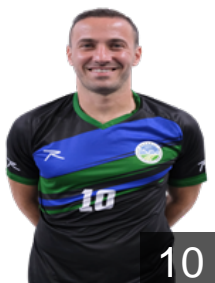

 TUR

Bereket Hüseyin

Position: Goalkeeper
Place of birth: Adiyaman
Date of birth: 30.03.1998
Height: 197 cm
Weight: 105 kg

 TUR

Çelik Çetin

Position: Right Wing
Place of birth: Samsun
Date of birth: 01.04.1987
Height: 180 cm
Weight: 75 kg

 TUR

Demirdelen Baran

Position: Left Wing
Place of birth:
Date of birth: 25.12.2004
Height: -
Weight: -

 TUR

Döne Ramazan

Position: Right Back
Place of birth: Rize
Date of birth: 10.07.1981
Height: 194 cm
Weight: 103 kg