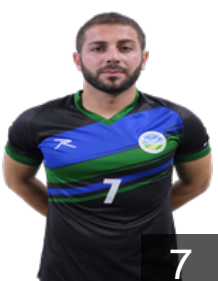

TUR

Kanberoglu Samet

Position: Left Wing
Place of birth: Rize
Date of birth: 23.03.1998
Height: 177 cm
Weight: 79 kg