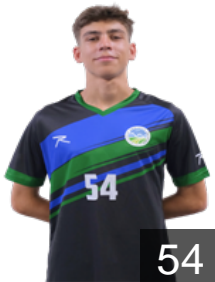

CLUB COMPETITIONS - DELEGATION LIST

EHF European Cup Men 2023/24

 TUR Sakarya BSB SK - Players

 TUR

Arslan Murat Sahin

Position: Left Back
Place of birth: Sakarya
Date of birth: 16.04.2006
Height: 184 cm
Weight: 87 kg

 TUR

Bereket Hüseyin

Position: Goalkeeper
Place of birth: Adiyaman
Date of birth: 30.03.1998
Height: 197 cm
Weight: 105 kg

 TUR

Çelik Çetin

Position: Right Wing
Place of birth: Samsun
Date of birth: 01.04.1987
Height: 180 cm
Weight: 75 kg

 TUR

Demirdelen Baran

Position: Left Wing
Place of birth:
Date of birth: 25.12.2004
Height: -
Weight: -

 TUR

Döne Ramazan

Position: Right Back
Place of birth: Rize
Date of birth: 10.07.1981
Height: 194 cm
Weight: 103 kg