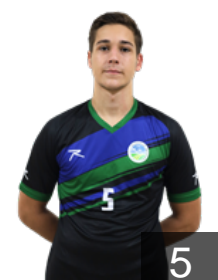

 TUR

Bereket Hüseyin

Position: Goalkeeper
Place of birth: Adiyaman
Date of birth: 30.03.1998
Height: 197 cm
Weight: 105 kg

 TUR

Çelik Çetin

Position: Right Wing
Place of birth: Samsun
Date of birth: 01.04.1987
Height: 180 cm
Weight: 75 kg

 TUR

Demirdelen Baran

Position: Left Wing
Place of birth:
Date of birth: 25.12.2004
Height: -
Weight: -

 TUR

Döne Ramazan

Position: Right Back
Place of birth: Rize
Date of birth: 10.07.1981
Height: 194 cm
Weight: 103 kg

 TUR

Ersin Onur

Position: Centre Back
Place of birth: Istanbul
Date of birth: 20.03.1992
Height: 190 cm
Weight: 86 kg

 TUR

Günay Taner

Position: Goalkeeper
Place of birth: Samsun
Date of birth: 01.11.1986
Height: 187 cm
Weight: 95 kg

 TUR

Güney Oğulcan

Position: Left Wing
Place of birth: Trabzon
Date of birth: 03.05.1995
Height: 185 cm
Weight: 85 kg

 TUR

Herseklioglu Sadik Emre

Position: Centre Back
Place of birth: Sakarya
Date of birth: 24.01.2007
Height: 191 cm
Weight: 97 kg