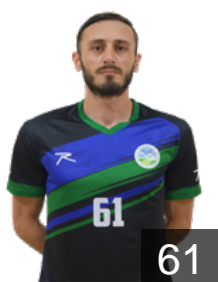

CLUB COMPETITIONS - DELEGATION LIST

EHF European Cup Men 2023/24

 TUR Sakarya BSB SK - Players

 TUR

Arslan Murat Sahin

Position: Left Back
Place of birth: Sakarya
Date of birth: 16.04.2006
Height: 184 cm
Weight: 87 kg

 TUR

Bereket Hüseyin

Position: Goalkeeper
Place of birth: Adiyaman
Date of birth: 30.03.1998
Height: 197 cm
Weight: 105 kg

 TUR

Çelik Çetin

Position: Right Wing
Place of birth: Samsun
Date of birth: 01.04.1987
Height: 180 cm
Weight: 75 kg

 TUR

Demirdelen Baran

Position: Left Wing
Place of birth:
Date of birth: 25.12.2004
Height: -
Weight: -

 TUR

Döne Ramazan

Position: Right Back
Place of birth: Rize
Date of birth: 10.07.1981
Height: 194 cm
Weight: 103 kg