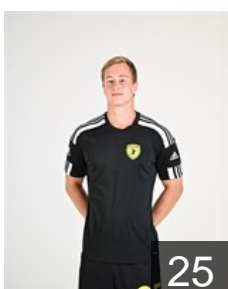

CLUB COMPETITIONS - DELEGATION LIST

EHF European Cup Men 2023/24

 EST HC Tallinn - Players

 EST

Arnover Jasper

Position: Centre Back
Place of birth: Tallinn
Date of birth: 08.07.2006
Height: 187 cm
Weight: 80 kg

 RUS

Gumyanov Danil

Position: Right Wing
Place of birth: Moscow
Date of birth: 01.08.1996
Height: 182 cm
Weight: 70 kg

 EST

Harju Karmo

Position: Right Wing
Place of birth: Tallinn
Date of birth: 17.07.2001
Height: 178 cm
Weight: 72 kg