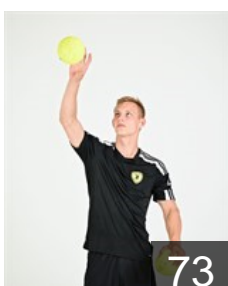

 RUS

Gumyanov Danil

Position: Right Wing
Place of birth: Moscow
Date of birth: 01.08.1996
Height: 182 cm
Weight: 70 kg

 EST

Harju Karmo

Position: Right Wing
Place of birth: Tallinn
Date of birth: 17.07.2001
Height: 178 cm
Weight: 72 kg

 EST

Joorits Marten

Position: Right Wing
Place of birth: Tallinn
Date of birth: 20.09.2005
Height: 187 cm
Weight: 85 kg

 EST

Kaal Kaspar

Position: Goalkeeper
Place of birth: Tallinn
Date of birth: 07.01.1988
Height: 190 cm
Weight: 90 kg

 EST

Karu Marek

Position: Left Wing
Place of birth: Tallinn
Date of birth: 18.08.1998
Height: 173 cm
Weight: 80 kg

 EST

Kippari Keret

Position: Left Wing
Place of birth: Tallinn
Date of birth: 16.09.2004
Height: 179 cm
Weight: 73 kg

 EST

Klammer Andreas

Position: Left Back
Place of birth: Tallinn
Date of birth: 27.06.2003
Height: 189 cm
Weight: 90 kg

 EST

Klement Romet

Position: Goalkeeper
Place of birth: Tallinn
Date of birth: 12.12.2007
Height: 192 cm
Weight: 72 kg