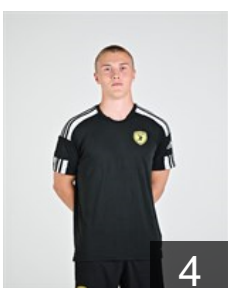

 EST

Nõgene Romet

Position: Right Back
Place of birth: Tallinn
Date of birth: 29.03.2006
Height: 184 cm
Weight: 77 kg

 EST

Patrael Siim

Position: Goalkeeper
Place of birth: Põlva
Date of birth: 18.09.1981
Height: 193 cm
Weight: 97 kg