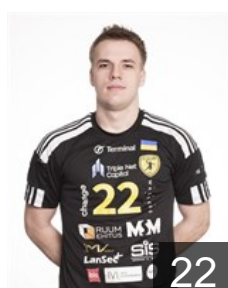

 RUS

Gumyanov Danil

Position: Right Wing
Place of birth: Moscow
Date of birth: 01.08.1996
Height: 182 cm
Weight: 70 kg

 EST

Harju Karmo

Position: Right Wing
Place of birth: Tallinn
Date of birth: 17.07.2001
Height: 178 cm
Weight: 72 kg

 EST

Joorits Marten

Position: Right Wing
Place of birth: Tallinn
Date of birth: 20.09.2005
Height: 187 cm
Weight: 85 kg

 EST

Kaal Kaspar

Position: Goalkeeper
Place of birth: Tallinn
Date of birth: 07.01.1988
Height: 190 cm
Weight: 90 kg

 EST

Karu Marek

Position: Left Wing
Place of birth: Tallinn
Date of birth: 18.08.1998
Height: 173 cm
Weight: 80 kg

 EST

Kippari Keret

Position: Left Wing
Place of birth: Tallinn
Date of birth: 16.09.2004
Height: 179 cm
Weight: 73 kg

 EST

Klammer Andreas

Position: Left Back
Place of birth: Tallinn
Date of birth: 27.06.2003
Height: 189 cm
Weight: 90 kg

 EST

Klement Romet

Position: Goalkeeper
Place of birth: Tallinn
Date of birth: 12.12.2007
Height: 192 cm
Weight: 72 kg