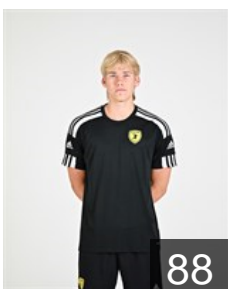

 EST

Liiv Hugo

Position: Line Player
Place of birth: Tallinn
Date of birth: 18.07.2005
Height: 192 cm
Weight: 101 kg

 EST

Linkus Jesper

Position: Left Wing
Place of birth: Tallinn
Date of birth: 08.06.2006
Height: 198 cm
Weight: 88 kg

 EST

Mädo Markus Oliver

Position: Left Back
Place of birth: Tallinn
Date of birth: 18.02.1999
Height: 194 cm
Weight: 90 kg

 EST

Männik Mathias

Position: Centre Back
Place of birth:
Date of birth: 21.04.2004
Height: 183 cm
Weight: 83 kg

 EST

Matt Erik

Position: Centre Back
Place of birth: Tallinn
Date of birth: 16.05.2006
Height: 183 cm
Weight: 80 kg

 EST

Neudorf Marti

Position: Left Wing
Place of birth: Tallinn
Date of birth: 20.03.2006
Height: 185 cm
Weight: 78 kg