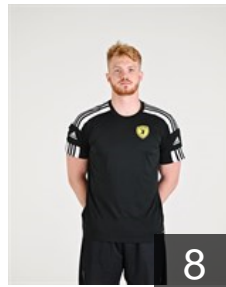

 EST

Kütt Tanel

Position: Goalkeeper
Place of birth:
Date of birth: 20.03.2005
Height: 197 cm
Weight: 87 kg

CLUB COMPETITIONS - DELEGATION LIST

EHF European Cup Men 2023/24

 EST HC Tallinn - Players

 EST

Lepp Risto

Position: Centre Back
Place of birth: Tallinn
Date of birth: 14.01.1983
Height: 181 cm
Weight: 83 kg

 EST

Liinat Kert

Position: Line Player
Place of birth: Tallinn
Date of birth: 26.09.1999
Height: 187 cm
Weight: 101 kg