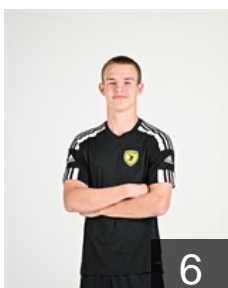

CLUB COMPETITIONS - DELEGATION LIST

EHF European Cup Men 2023/24

 EST HC Tallinn - Players

 EST

Arnover Jasper

Position: Centre Back
Place of birth: Tallinn
Date of birth: 08.07.2006
Height: 187 cm
Weight: 80 kg

 RUS

Gumyanov Danil

Position: Right Wing
Place of birth: Moscow
Date of birth: 01.08.1996
Height: 182 cm
Weight: 70 kg

 EST

Harju Karmo

Position: Right Wing
Place of birth: Tallinn
Date of birth: 17.07.2001
Height: 178 cm
Weight: 72 kg