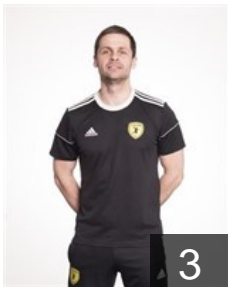

 EST

Kütt Tanel

Position: Goalkeeper
Place of birth:
Date of birth: 20.03.2005
Height: 197 cm
Weight: 87 kg

CLUB COMPETITIONS - DELEGATION LIST

EHF European Cup Men 2023/24

 EST HC Tallinn - Players

 EST

Lepp Risto