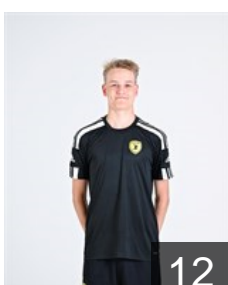

 EST

Joorits Marten

Position: Right Wing
Place of birth: Tallinn
Date of birth: 20.09.2005
Height: 187 cm
Weight: 85 kg

 EST

Kaal Kaspar

Position: Goalkeeper
Place of birth: Tallinn
Date of birth: 07.01.1988
Height: 190 cm
Weight: 90 kg

 EST

Karu Marek

Position: Left Wing
Place of birth: Tallinn
Date of birth: 18.08.1998
Height: 173 cm
Weight: 80 kg

 EST

Kippari Keret

Position: Left Wing
Place of birth: Tallinn
Date of birth: 16.09.2004
Height: 179 cm
Weight: 73 kg

 EST

Klammer Andreas

Position: Left Back
Place of birth: Tallinn
Date of birth: 27.06.2003
Height: 189 cm
Weight: 90 kg

 EST

Klement Romet

Position: Goalkeeper
Place of birth: Tallinn
Date of birth: 12.12.2007
Height: 192 cm
Weight: 72 kg