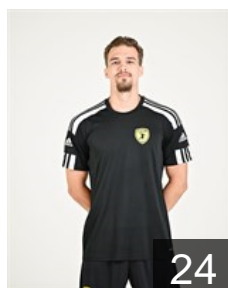

CLUB COMPETITIONS - DELEGATION LIST

EHF European Cup Men 2023/24

 EST HC Tallinn - Players

 EST

Arnover Jasper

Position: Centre Back
Place of birth: Tallinn
Date of birth: 08.07.2006
Height: 187 cm
Weight: 80 kg

 RUS

Gumyanov Danil

Position: Right Wing
Place of birth: Moscow
Date of birth: 01.08.1996
Height: 182 cm
Weight: 70 kg

 EST

Harju Karmo

Position: Right Wing
Place of birth: Tallinn
Date of birth: 17.07.2001
Height: 178 cm
Weight: 72 kg