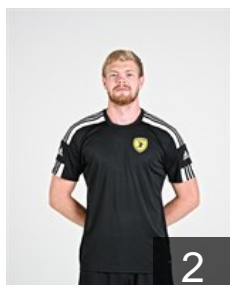

 EST

Nõgene Romet

Position: Right Back
Place of birth: Tallinn
Date of birth: 29.03.2006
Height: 184 cm
Weight: 77 kg

 EST

Patrael Siim

Position: Goalkeeper
Place of birth: Põlva
Date of birth: 18.09.1981
Height: 193 cm
Weight: 97 kg

 EST

Pirk Jaan

Position: Line Player
Place of birth: Tallinn
Date of birth: 31.03.2006
Height: 189 cm
Weight: 94 kg

 EST

Saaremets Kasper

Position: Left Wing
Place of birth: Tallinn
Date of birth: 09.07.2006
Height: 177 cm
Weight: 69 kg

CLUB COMPETITIONS - DELEGATION LIST

EHF European Cup Men 2023/24

 EST HC Tallinn - Players

Left Club

 EST

Kont Otto Karl

Position: Right Back
Place of birth: Tallinn
Date of birth: 18.11.1998
Height: 193 cm
Weight: 94 kg
late entry on 06.09.2023