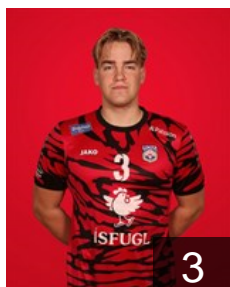

Left Club

ISL

Aronsson Jakob

Position: Line Player
Place of birth: Reykjavík
Date of birth: 16.05.2002
Height: 186 cm
Weight: 100 kg
Left Club on 31.05.2024