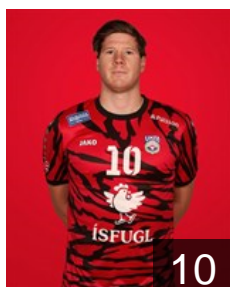

CLUB COMPETITIONS - DELEGATION LIST

EHF European Cup Men 2023/24

 ISL Afturelding - Players

 ISL

Ásgeirsson Böðvar Pall

Position: Left Back
Place of birth: Reykjavík
Date of birth: 28.05.1994
Height: 200 cm
Weight: 102 kg

 ISL

Atlason Sigurjón Bragi

Position: Goalkeeper
Place of birth: Reykjavík
Date of birth: 14.07.2006
Height: 190 cm
Weight: 70 kg

 ISL

Benediktsson Birkir

Position: Right Back
Place of birth: Reykjavík
Date of birth: 31.05.1996
Height: 200 cm
Weight: 103 kg

 ISL

Eyjólfsson Árni Bragi

Position: Right Wing
Place of birth: Reykjavík
Date of birth: 11.12.1994
Height: 186 cm
Weight: 84 kg

 ISL

Gíslason Bergvin Þór

Position: Left Back
Place of birth: Akureyri
Date of birth: 30.07.1991
Height: 188 cm
Weight: 94 kg