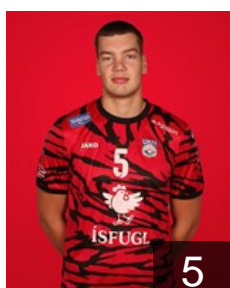

 ISL

Atlason Sigurjón Bragi

Position: Goalkeeper
Place of birth: Reykjavík
Date of birth: 14.07.2006
Height: 190 cm
Weight: 70 kg

 ISL

Benediktsson Birkir

Position: Right Back
Place of birth: Reykjavík
Date of birth: 31.05.1996
Height: 200 cm
Weight: 103 kg

 ISL

Eyjólfsson Árni Bragi

Position: Right Wing
Place of birth: Reykjavík
Date of birth: 11.12.1994
Height: 186 cm
Weight: 84 kg

 ISL

Gíslason Bergvin Þór

Position: Left Back
Place of birth: Akureyri
Date of birth: 30.07.1991
Height: 188 cm
Weight: 94 kg

 ISL

Gunnarsson Ævar Smári

Position: Right Back
Place of birth: Reykjavík
Date of birth: 07.04.2007
Height: 200 cm
Weight: 110 kg

 ISL

Gunnarsson Þorsteinn Leó

Position: Left Back
Place of birth: Mosfellsbær
Date of birth: 13.11.2002
Height: 196 cm
Weight: 100 kg