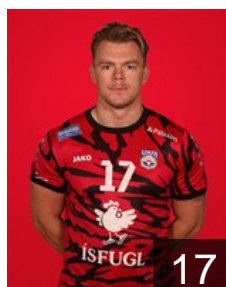

ISL

Þórsson Gunnar Malmquist

Position: Left Wing
Place of birth: Akureyri
Date of birth: 18.02.1995
Height: 180 cm
Weight: 95 kg