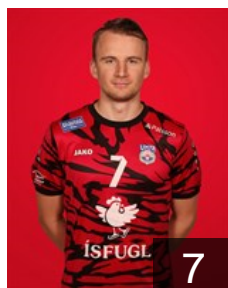

CLUB COMPETITIONS - DELEGATION LIST

EHF European Cup Men 2023/24

 ISL Afturelding - Players

 ISL

Ásgeirsson Böðvar Pall

Position: Left Back
Place of birth: Reykjavík
Date of birth: 28.05.1994
Height: 200 cm
Weight: 102 kg

 ISL

Atlason Sigurjón Bragi

Position: Goalkeeper
Place of birth: Reykjavík
Date of birth: 14.07.2006
Height: 190 cm
Weight: 70 kg

 ISL

Benediktsson Birkir

Position: Right Back
Place of birth: Reykjavík
Date of birth: 31.05.1996
Height: 200 cm
Weight: 103 kg

 ISL

Eyjólfsson Árni Bragi

Position: Right Wing
Place of birth: Reykjavík
Date of birth: 11.12.1994
Height: 186 cm
Weight: 84 kg

 ISL

Gíslason Bergvin Þór

Position: Left Back
Place of birth: Akureyri
Date of birth: 30.07.1991
Height: 188 cm
Weight: 94 kg