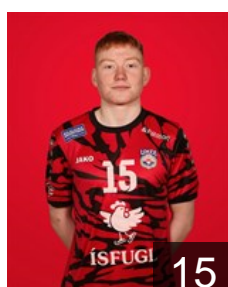

 ISL

Eyjólfsson Árni Bragi

Position: Right Wing
Place of birth: Reykjavík
Date of birth: 11.12.1994
Height: 186 cm
Weight: 84 kg

 ISL

Gíslason Bergvin Þór

Position: Left Back
Place of birth: Akureyri
Date of birth: 30.07.1991
Height: 188 cm
Weight: 94 kg

 ISL

Gunnarsson Ævar Smári

Position: Right Back
Place of birth: Reykjavík
Date of birth: 07.04.2007
Height: 200 cm
Weight: 110 kg

 ISL

Gunnarsson Þorsteinn Leó

Position: Left Back
Place of birth: Mosfellsbær
Date of birth: 13.11.2002
Height: 196 cm
Weight: 100 kg

 ISL

Helgason Andri Þór

Position: Left Wing
Place of birth: Reykjavík
Date of birth: 04.07.1994
Height: 183 cm
Weight: 80 kg

 ISL

Hinriksson Blær

Position: Centre Back
Place of birth: Kópavogur
Date of birth: 24.12.2001
Height: 188 cm
Weight: 101 kg

 ISL

Hjartarson Stefán

Position: Right Wing
Place of birth: Reykjavík
Date of birth: 15.08.2006
Height: 178 cm
Weight: 70 kg

 ISL

Hjörleifsson Haraldur Björn

Position: Line Player
Place of birth: Reykjavík
Date of birth: 14.07.2003
Height: 191 cm
Weight: 105 kg