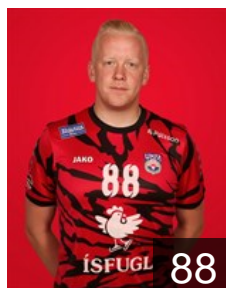

 ISL

Jónsson Birgir Steinn

Position: Centre Back
Place of birth: Reykjavík
Date of birth: 11.12.1999
Height: 195 cm
Weight: 95 kg

 UKR

Kopyshynskiy Ihor

Position: Left Wing
Place of birth: Yuzhny
Date of birth: 26.02.1991
Height: 18 cm
Weight: 81 kg

 SRB

Kukobat Jovan

Position: Goalkeeper
Place of birth: Belgrade
Date of birth: 25.12.1987
Height: 188 cm
Weight: 85 kg

 ISL

Pétursson Leó Snær

Position: Right Wing
Place of birth: Reykjavík
Date of birth: 31.07.1992
Height: 182 cm
Weight: 84 kg