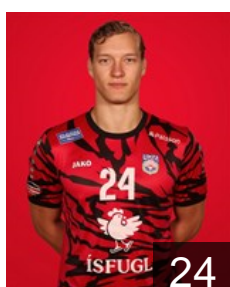

 ISL

Eyjólfsson Árni Bragi

Position: Right Wing
Place of birth: Reykjavík
Date of birth: 11.12.1994
Height: 186 cm
Weight: 84 kg

 ISL

Gíslason Bergvin Þór

Position: Left Back
Place of birth: Akureyri
Date of birth: 30.07.1991
Height: 188 cm
Weight: 94 kg

 ISL

Gunnarsson Ævar Smári

Position: Right Back
Place of birth: Reykjavík
Date of birth: 07.04.2007
Height: 200 cm
Weight: 110 kg

 ISL

Gunnarsson Þorsteinn Leó

Position: Left Back
Place of birth: Mosfellsbær
Date of birth: 13.11.2002
Height: 196 cm
Weight: 100 kg

 ISL

Helgason Andri Þór

Position: Left Wing
Place of birth: Reykjavík
Date of birth: 04.07.1994
Height: 183 cm
Weight: 80 kg

 ISL

Hinriksson Blær

Position: Centre Back
Place of birth: Kópavogur
Date of birth: 24.12.2001
Height: 188 cm
Weight: 101 kg