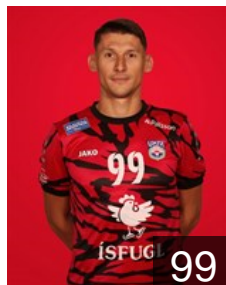

UKR

Kopyshynskiy Ihor

Position: Left Wing
Place of birth: Yuzhny
Date of birth: 26.02.1991
Height: 18 cm
Weight: 81 kg