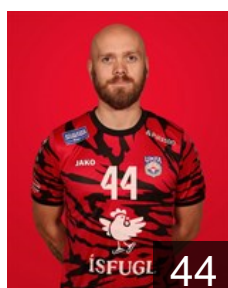

 ISL

Eyjólfsson Árni Bragi

Position: Right Wing
Place of birth: Reykjavík
Date of birth: 11.12.1994
Height: 186 cm
Weight: 84 kg

 ISL

Gíslason Bergvin Þór

Position: Left Back
Place of birth: Akureyri
Date of birth: 30.07.1991
Height: 188 cm
Weight: 94 kg

 ISL

Gunnarsson Ævar Smári

Position: Right Back
Place of birth: Reykjavík
Date of birth: 07.04.2007
Height: 200 cm
Weight: 110 kg

 ISL

Gunnarsson Þorsteinn Leó

Position: Left Back
Place of birth: Mosfellsbær
Date of birth: 13.11.2002
Height: 196 cm
Weight: 100 kg

 ISL

Helgason Andri Þór

Position: Left Wing
Place of birth: Reykjavík
Date of birth: 04.07.1994
Height: 183 cm
Weight: 80 kg

 ISL

Hinriksson Blær

Position: Centre Back
Place of birth: Kópavogur
Date of birth: 24.12.2001
Height: 188 cm
Weight: 101 kg