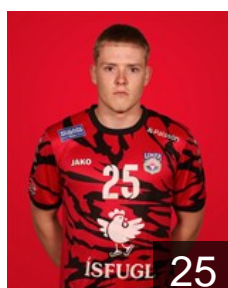

 ISL

Helgason Andri Þór

Position: Left Wing
Place of birth: Reykjavík
Date of birth: 04.07.1994
Height: 183 cm
Weight: 80 kg

 ISL

Hinriksson Blær

Position: Centre Back
Place of birth: Kópavogur
Date of birth: 24.12.2001
Height: 188 cm
Weight: 101 kg

 ISL

Hjartarson Stefán

Position: Right Wing
Place of birth: Reykjavík
Date of birth: 15.08.2006
Height: 178 cm
Weight: 70 kg

 ISL

Hjörleifsson Haraldur Björn

Position: Line Player
Place of birth: Reykjavík
Date of birth: 14.07.2003
Height: 191 cm
Weight: 105 kg