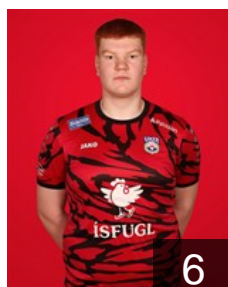

 ISL

Atlason Sigurjón Bragi

Position: Goalkeeper
Place of birth: Reykjavík
Date of birth: 14.07.2006
Height: 190 cm
Weight: 70 kg

 ISL

Benediktsson Birkir

Position: Right Back
Place of birth: Reykjavík
Date of birth: 31.05.1996
Height: 200 cm
Weight: 103 kg

 ISL

Eyjólfsson Árni Bragi

Position: Right Wing
Place of birth: Reykjavík
Date of birth: 11.12.1994
Height: 186 cm
Weight: 84 kg

 ISL

Gíslason Bergvin Þór

Position: Left Back
Place of birth: Akureyri
Date of birth: 30.07.1991
Height: 188 cm
Weight: 94 kg