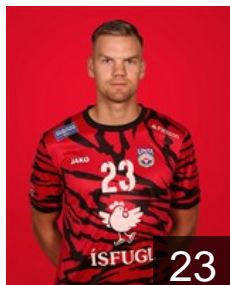

 ISL

Helgason Andri Þór

Position: Left Wing
Place of birth: Reykjavík
Date of birth: 04.07.1994
Height: 183 cm
Weight: 80 kg

 ISL

Hinriksson Blær

Position: Centre Back
Place of birth: Kópavogur
Date of birth: 24.12.2001
Height: 188 cm
Weight: 101 kg

 ISL

Hjartarson Stefán

Position: Right Wing
Place of birth: Reykjavík
Date of birth: 15.08.2006
Height: 178 cm
Weight: 70 kg

 ISL

Hjörleifsson Haraldur Björn

Position: Line Player
Place of birth: Reykjavík
Date of birth: 14.07.2003
Height: 191 cm
Weight: 105 kg

 ISL

Jóhannsson Gísli Rúnar

Position: Centre Back
Place of birth: Reykjavík
Date of birth: 30.08.2005
Height: 180 cm
Weight: 75 kg

CLUB COMPETITIONS - DELEGATION LIST

EHF European Cup Men 2023/24

 ISL Afturelding - Players