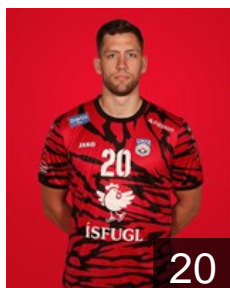

CLUB COMPETITIONS - DELEGATION LIST

EHF European Cup Men 2023/24

 ISL Afturelding - Players

 ISL

Ásgeirsson Böðvar Pall

Position: Left Back
Place of birth: Reykjavík
Date of birth: 28.05.1994
Height: 200 cm
Weight: 102 kg

 ISL

Atlason Sigurjón Bragi

Position: Goalkeeper
Place of birth: Reykjavík
Date of birth: 14.07.2006
Height: 190 cm
Weight: 70 kg

 ISL

Benediktsson Birkir

Position: Right Back
Place of birth: Reykjavík
Date of birth: 31.05.1996
Height: 200 cm
Weight: 103 kg

 ISL

Eyjólfsson Árni Bragi

Position: Right Wing
Place of birth: Reykjavík
Date of birth: 11.12.1994
Height: 186 cm
Weight: 84 kg

 ISL

Gíslason Bergvin Þór

Position: Left Back
Place of birth: Akureyri
Date of birth: 30.07.1991
Height: 188 cm
Weight: 94 kg