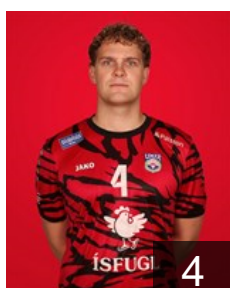

 SRB

Kukobat Jovan

Position: Goalkeeper
Place of birth: Belgrade
Date of birth: 25.12.1987
Height: 188 cm
Weight: 85 kg

 ISL

Pétursson Leó Snær

Position: Right Wing
Place of birth: Reykjavík
Date of birth: 31.07.1992
Height: 182 cm
Weight: 84 kg

 ISL

Sigurjónsson Brynjar Vignir

Position: Goalkeeper
Place of birth: Mosfellsbær
Date of birth: 18.06.2002
Height: 192 cm
Weight: 85 kg

 ISL

Þórsson Gunnar Malmquist

Position: Left Wing
Place of birth: Akureyri
Date of birth: 18.02.1995
Height: 180 cm
Weight: 95 kg