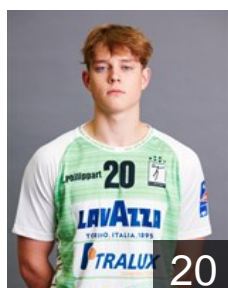

## Pereira Carvalho Leroy

Position: Right Wing  
Place of birth: Luxembourg  
Date of birth: 23.04.1999  
Height: 180 cm  
Weight: 85 kg

 LUX

## Peters Nick

Position: Line Player  
Place of birth: Schengen  
Date of birth: 14.11.2003  
Height: 195 cm  
Weight: 96 kg

 LUX