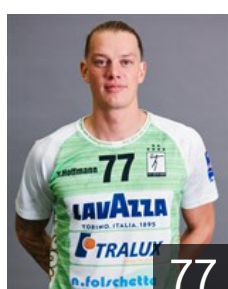

## Goergen Olivier

Position: Centre Back  
Place of birth: Luxembourg  
Date of birth: 19.02.2004  
Height: 180 cm  
Weight: 79 kg

 LUX

## Guden Raphael

Position: Centre Back  
Place of birth: Luxembourg  
Date of birth: 22.11.2000  
Height: 183 cm  
Weight: 90 kg

 LUX

## Hippert Noah

Position: Back  
Place of birth: luxemburg  
Date of birth: 20.03.2006  
Height: 184 cm  
Weight: 79 kg

 LUX