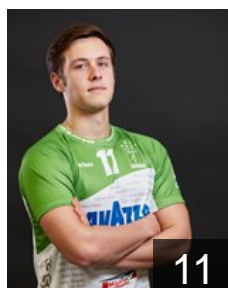

LUX

Bonnefoux Noah

Position: Left Back
Place of birth: Luxembourg
Date of birth: 11.07.2002
Height: 189 cm
Weight: 87 kg