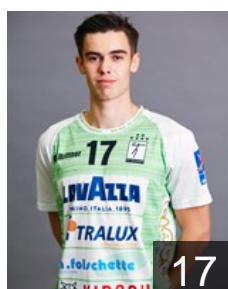

## Bonnefoux Noah

Position: Left Back  
Place of birth: Luxembourg  
Date of birth: 11.07.2002  
Height: 189 cm  
Weight: 87 kg

 LUX

## Brittner Ben

Position: Left Wing  
Place of birth: Luxembourg  
Date of birth: 04.04.2000  
Height: 174 cm  
Weight: 75 kg

 LUX

## Brittner Charel

Position: Left Wing  
Place of birth: Luxembourg  
Date of birth: 18.02.2003  
Height: 174 cm  
Weight: 65 kg

 LUX

## Devile Loic

Position: Centre Back  
Place of birth:  
Date of birth: 16.06.2005  
Height: 185 cm  
Weight: 79 kg

 LUX