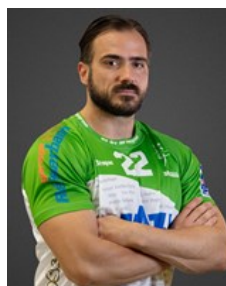

SRB
Stupar Marco
Head Coach
Date of birth: 08.12.1981