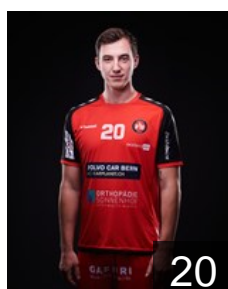

 SUI

Hirt Mats

Position: Line Player
Place of birth: Bolligen
Date of birth: 19.05.2000
Height: 204 cm
Weight: 107 kg

CLUB COMPETITIONS - DELEGATION LIST

EHF European Cup Men 2023/24

 SUI BSV Bern - Players

 SUI

Jauer Nik

Position: Left Wing
Place of birth: Herzogenbuchsee
Date of birth: 06.08.2001
Height: 178 cm
Weight: 71 kg

 SUI

Kusio Michael

Position: Right Back
Place of birth: Meisberg
Date of birth: 31.08.1998
Height: 195 cm
Weight: 101 kg

 SUI

Lüthi Timo

Position: Centre Back
Place of birth: Rüderswil
Date of birth: 24.01.2003
Height: 186 cm
Weight: 90 kg

 SWE

Nyström Hannes Erik Georg

Position: Line Player
Place of birth: Huddinge
Date of birth: 30.08.1995
Height: 198 cm
Weight: 103 kg

 SUI

Ottrubay Gabriel

Position: Left Back
Place of birth: Luzern
Date of birth: 13.06.2005
Height: 191 cm
Weight: 94 kg

 SUI

Oyamendan Destiny

Position: Right Back
Place of birth: Mühleberg
Date of birth: 12.04.2001
Height: 189 cm
Weight: 95 kg