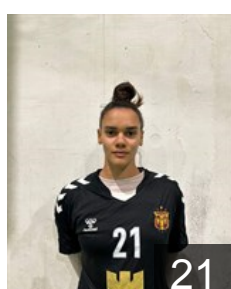

 MKD

Bozhinovska Iva

Position: Centre Back
Place of birth: SKOPJE
Date of birth: 21.01.1999
Height: 173 cm

 BRA

Cardoso Almeida T.

Position: Right Back
Place of birth: Uruana
Date of birth: 08.04.1999
Height: 171 cm

 MKD

Churlinovska Matea

Position: Goalkeeper
Place of birth: Prilep
Date of birth: 06.12.2005
Height: 174 cm

 MKD

Cvetanovska Angela

Position: Left Wing
Place of birth: Skopje
Date of birth: 01.03.2002
Height: 161 cm

 MKD

Damjanoska Katerina

Position: Line Player
Place of birth: Skopje
Date of birth: 19.05.2003
Height: 173 cm

 BRA

De Souza Menezes M.

Position: Line Player
Place of birth: Recife/Pe
Date of birth: 01.10.2000
Height: 177 cm

 MKD

Gjorgjievska Mila

Position: Centre Back
Place of birth: Skopje
Date of birth: 31.01.2002
Height: 173 cm

 MKD

Grkovska Jana

Position: Left Wing
Place of birth: Skopje
Date of birth: 11.04.2004
Height: 163 cm