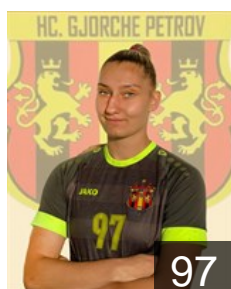

 MKD

Jankulovska Angela

Position: Left Back
Place of birth: Bitola
Date of birth: 27.07.2002
Height: 176 cm

 MKD

Jankulovska Marija

Position: Left Back
Place of birth: Bitola
Date of birth: 02.11.2005
Height: 174 cm

 MKD

Kiceska Slobodanka

Position: Goalkeeper
Place of birth: Struga
Date of birth: 16.12.1999
Height: 176 cm

CLUB COMPETITIONS - DELEGATION LIST

EHF European Cup Women 2023/24

MKD HC Gjorche Petrov-WHC AD Skopje - Players

MKD
Kolarovska Ana Marija
Position: Centre Back
Place of birth: Skopje
Date of birth: 18.08.2002
Height: 173 cm

MKD
Kostovikj Angela
Position: Right Back
Place of birth: Skopje
Date of birth: 16.11.2002
Height: 168 cm

MKD
Nikolikj Milica
Position: Left Back
Place of birth: Skopje
Date of birth: 09.12.2000
Height: 182 cm

MKD
Nikolovska Anastasija
Position: Left Wing
Place of birth: SKOPJE
Date of birth: 12.08.1998
Height: 167 cm