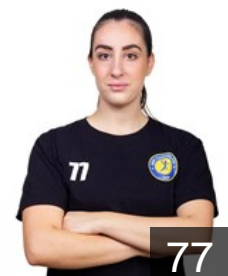

 GRE

Emmanouilidou Christina

Position: Left Wing
Place of birth: Veroia
Date of birth: 21.09.1998
Height: 165 cm

 GRE

Florou Aikaterini

Position: Goalkeeper
Place of birth: Thessaloniki
Date of birth: 03.08.2002
Height: 165 cm

 GRE

Giannopoulou Panagiota

Position: Left Back
Place of birth: Veroia
Date of birth: 12.03.2007
Height: 171 cm

 BRA

Gomez da Silva Cristiane

Position: Line Player
Place of birth: Vigia
Date of birth: 18.06.1992
Height: 173 cm

 BRA

Goncalves Rodrigues Bruna

Position: Right Back
Place of birth: Sao Paulo
Date of birth: 02.06.1994
Height: 165 cm

 GRE

Karakosta Sofia Evanthia

Position: Centre Back
Place of birth: Thessaloniki
Date of birth: 16.03.2007
Height: 167 cm

 GRE

Kouklotidou Eirini

Position: Left Wing
Place of birth: Thessaloniki
Date of birth: 25.06.2003
Height: 168 cm

 GRE

Kouklotidou Eleftheria

Position: Right Wing
Place of birth: Thessaloniki
Date of birth: 05.02.2002
Height: 168 cm