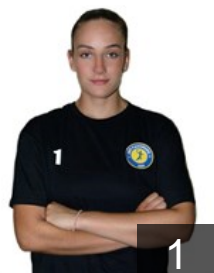

 GRE

Koukmisi Magdalini

Position: Centre Back
Place of birth: Thessaloniki
Date of birth: 06.01.2004
Height: 170 cm

CLUB COMPETITIONS - DELEGATION LIST

EHF European Cup Women 2023/24

 GRE AEP Panorama - Players

 GRE

Koutsimani Soumela

Position: Goalkeeper
Place of birth: Katerini
Date of birth: 13.03.2002
Height: 177 cm

 GRE

Liouka Eleni

Position: Left Wing
Place of birth: Thessaloniki
Date of birth: 23.11.2002
Height: 162 cm