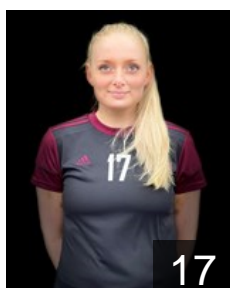

10

 FAR

Nagata Katrin Winter

Position: Left Wing
Place of birth: Tórshavn
Date of birth: 26.11.2005
Height: 165 cm

6

 FAR

Petersen Poula Fridheim

Position: Left Wing
Place of birth: Hoyvík
Date of birth: 30.01.2005
Height: 166 cm

9

 FAR

Róadóttir Tóra

Position: Left Wing
Place of birth: Tórshavn
Date of birth: 30.09.2005
Height: 166 cm

15

 FAR

Thorsteinsson Tórhalla

Position: Centre Back
Place of birth: Tórshavn
Date of birth: 28.04.1997
Height: 180 cm

17

 FAR

Vatnsdal Sunniva

Position: Centre Back
Place of birth: Tórshavn
Date of birth: 10.05.1997
Height: 170 cm

4

 FAR

Vilhelmsen Ludvig Maria

Position: Left Wing
Place of birth: Tórshavn
Date of birth: 13.09.2004
Height: 169 cm