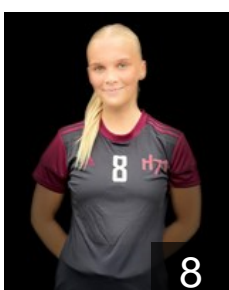

 FAR

Brockie Lea Sesilia Lava

Position: Centre Back
Place of birth: Tórshavn
Date of birth: 23.03.2005
Height: 174 cm

 FAR

Egholm Elsa

Position: Left Back
Place of birth: Copenhagen
Date of birth: 21.06.2003
Height: 173 cm