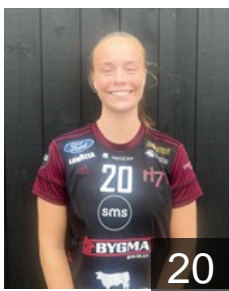

CLUB COMPETITIONS - DELEGATION LIST

EHF European Cup Women 2023/24

 FAR H71 - Players

 FAR

Á Borg Guðrið

Position: Right Wing
Place of birth: Hoyvík
Date of birth: 04.11.1997
Height: 169 cm

 FAR

Andreasen Guðrun

Position: Centre Back
Place of birth: Tórshavn
Date of birth: 02.11.2006
Height: 161 cm

 FAR

Arge Christina

Position: Left Wing
Place of birth:
Date of birth: 04.09.2001
Height: -

 FAR

Arge Lukka

Position: Centre Back
Place of birth: Århus
Date of birth: 28.06.2004
Height: 179 cm