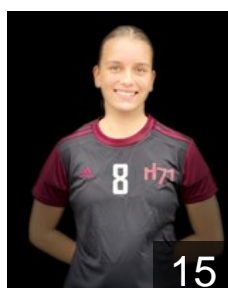

FAR

Róadóttir Tóra

Position: Left Wing
Place of birth: Tórshavn
Date of birth: 30.09.2005
Height: 166 cm

15