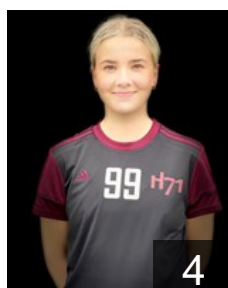

FAR

Vatnsdal Sunniva

Position: Centre Back
Place of birth: Tórshavn
Date of birth: 10.05.1997
Height: 170 cm

4