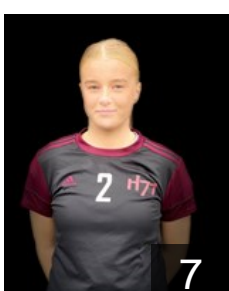

 FAR

Egholm Karin

Position: Right Wing
Place of birth: Hoyvík
Date of birth: 28.07.2005
Height: 168 cm

 FAR

Gilladóttir Alda

Position: Line Player
Place of birth: Tórshavn
Date of birth: 16.11.2003
Height: 173 cm