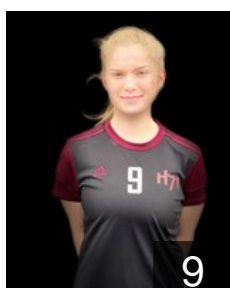

10

 FAR

Nagata Katrin Winter

Position: Left Wing
Place of birth: Tórshavn
Date of birth: 26.11.2005
Height: 165 cm

6

 FAR

Petersen Poula Fridheim

Position: Left Wing
Place of birth: Hoyvík
Date of birth: 30.01.2005
Height: 166 cm