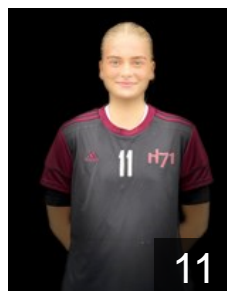

CLUB COMPETITIONS - DELEGATION LIST

EHF European Cup Women 2023/24

 FAR H71 - Players

 FAR

Á Borg Guðrið

Position: Right Wing
Place of birth: Hoyvík
Date of birth: 04.11.1997
Height: 169 cm

 FAR

Andreasen Guðrun

Position: Centre Back
Place of birth: Tórshavn
Date of birth: 02.11.2006
Height: 161 cm

 FAR

Arge Christina

Position: Left Wing
Place of birth:
Date of birth: 04.09.2001
Height: -

 FAR

Arge Lukka

Position: Centre Back
Place of birth: Århus
Date of birth: 28.06.2004
Height: 179 cm