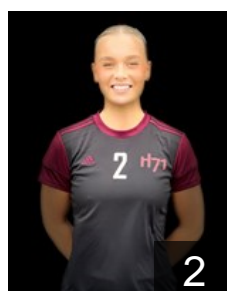

Position: Centre Back
Place of birth: Tórshavn
Date of birth: 02.11.2006
Height: 161 cm

 FAR

Arge Christina

Position: Left Wing
Place of birth:
Date of birth: 04.09.2001
Height: -

 FAR

Arge Lukka

Position: Centre Back
Place of birth: Århus
Date of birth: 28.06.2004
Height: 179 cm

 FAR

Av Skarði Alda

Position: Goalkeeper
Place of birth: Nólsoy
Date of birth: 20.04.2001
Height: 166 cm

 FAR

Brimnes Bjørk

Position: Line Player
Place of birth: Tórshavn
Date of birth: 22.08.2000
Height: 171 cm

 FAR

Brockie Lea Sesilia Lava

Position: Centre Back
Place of birth: Tórshavn
Date of birth: 23.03.2005
Height: 174 cm

 FAR

Egholm Elsa

Position: Left Back
Place of birth: Copenhagen
Date of birth: 21.06.2003
Height: 173 cm