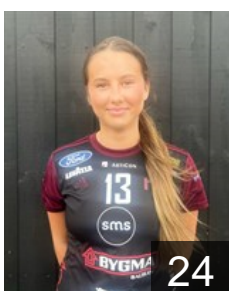

Position: Centre Back
Place of birth: Tórshavn
Date of birth: 02.11.2006
Height: 161 cm

 FAR

Arge Christina

Position: Left Wing
Place of birth:
Date of birth: 04.09.2001
Height: -

 FAR

Arge Lukka

Position: Centre Back
Place of birth: Århus
Date of birth: 28.06.2004
Height: 179 cm

 FAR

Av Skarði Alda

Position: Goalkeeper
Place of birth: Nólsoy
Date of birth: 20.04.2001
Height: 166 cm

 FAR

Brimnes Bjørk

Position: Line Player
Place of birth: Tórshavn
Date of birth: 22.08.2000
Height: 171 cm

 FAR

Brockie Lea Sesilia Lava

Position: Centre Back
Place of birth: Tórshavn
Date of birth: 23.03.2005
Height: 174 cm

 FAR

Egholm Elsa

Position: Left Back
Place of birth: Copenhagen
Date of birth: 21.06.2003
Height: 173 cm