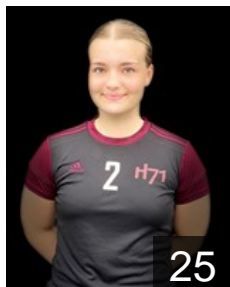

FAR H71 - Players

FAR

Jacobsen Sára

Position: Line Player
Place of birth: Tórshavn
Date of birth: 03.05.2002
Height: 173 cm

25

FAR

Jacobsen Teresa

Position: Left Wing
Place of birth: Tórshavn
Date of birth: 30.06.2006
Height: 163 cm

14