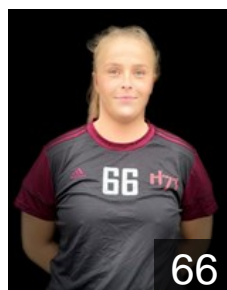

FAR

Brimnes Bjørk

Position: Line Player
Place of birth: Tórshavn
Date of birth: 22.08.2000
Height: 171 cm