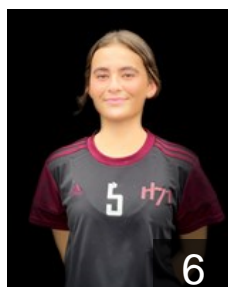

FAR

Nagata Katrin Winter

Position: Left Wing
Place of birth: Tórshavn
Date of birth: 26.11.2005
Height: 165 cm

6