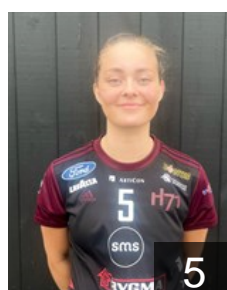

 FAR

Brockie Lea Sesilia Lava

Position: Centre Back
Place of birth: Tórshavn
Date of birth: 23.03.2005
Height: 174 cm

 FAR

Egholm Elsa

Position: Left Back
Place of birth: Copenhagen
Date of birth: 21.06.2003
Height: 173 cm

 FAR

Egholm Karin

Position: Right Wing
Place of birth: Hoyvík
Date of birth: 28.07.2005
Height: 168 cm

 FAR

Gilladóttir Alda

Position: Line Player
Place of birth: Tórshavn
Date of birth: 16.11.2003
Height: 173 cm