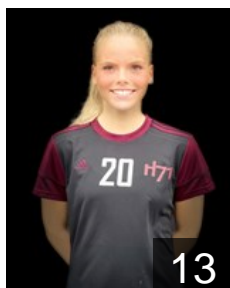

 FAR

Halsdóttir Weyhe A.

Position: Centre Back
Place of birth: Hoyvík
Date of birth: 30.10.2005
Height: 166 cm

 FAR

I Lon Ida

Position: Left Back
Place of birth: Tórshavn
Date of birth: 24.08.2005
Height: 165 cm

CLUB COMPETITIONS - DELEGATION LIST

EHF European Cup Women 2023/24

 FAR H71 - Players

 FAR

Jacobsen Sára

Position: Line Player
Place of birth: Tórshavn
Date of birth: 03.05.2002
Height: 173 cm

25

 FAR

Jacobsen Teresa

Position: Left Wing
Place of birth: Tórshavn
Date of birth: 30.06.2006
Height: 163 cm

14

 FAR

Joensen Inga Maria

Position: Right Back
Place of birth:
Date of birth: 13.09.2004
Height: -

13

 FAR