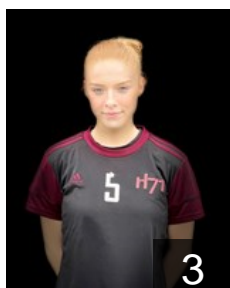

17

 FAR

Vatnsdal Sunniva

Position: Centre Back
Place of birth: Tórshavn
Date of birth: 10.05.1997
Height: 170 cm

4

 FAR

Vilhelmsen Ludvig Maria

Position: Left Wing
Place of birth: Tórshavn
Date of birth: 13.09.2004
Height: 169 cm