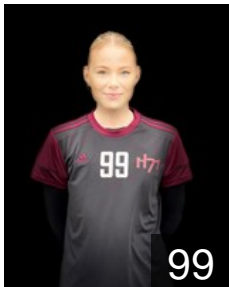

CLUB COMPETITIONS - DELEGATION LIST

EHF European Cup Women 2023/24

 FAR H71 - Players

 FAR

Á Borg Guðrið

Position: Right Wing
Place of birth: Hoyvík
Date of birth: 04.11.1997
Height: 169 cm

 FAR

Andreasen Guðrun