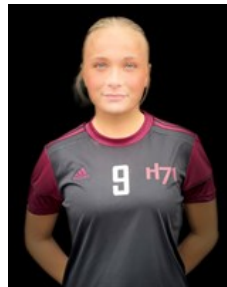

CLUB COMPETITIONS - DELEGATION LIST

EHF European Cup Women 2023/24

 FAR H71 - Players

 FAR

Á Borg Guðrið

Position: Right Wing
Place of birth: Hoyvík
Date of birth: 04.11.1997
Height: 169 cm

 FAR

Andreasen Guðrun

Position: Centre Back
Place of birth: Tórshavn
Date of birth: 02.11.2006
Height: 161 cm

 FAR

Arge Christina

Position: Left Wing
Place of birth:
Date of birth: 04.09.2001
Height: -

 FAR

Arge Lukka

Position: Centre Back
Place of birth: Århus
Date of birth: 28.06.2004
Height: 179 cm