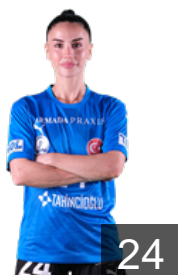

 TUR

Kiyga Duygu

Position: Line Player
Place of birth: Adana /Seyhan
Date of birth: 18.01.2004
Height: 178 cm

 TUR

Oguz Zehra

Position: Left Wing
Place of birth: Bulanik
Date of birth: 05.05.1999
Height: 170 cm

 TUR

Özel Yeliz

Position: Line Player
Place of birth: Ankara
Date of birth: 06.03.1980
Height: 177 cm

 TUR

Özgür Yasemin

Position: Right Wing
Place of birth: Izmir / Bornova
Date of birth: 10.04.1994
Height: 175 cm

 ROU

Rombescu Anca Mihaela

Position: Goalkeeper
Place of birth: Drobeta-Turnu
Date of birth: 15.09.1985
Height: 173 cm

CLUB COMPETITIONS - DELEGATION LIST

EHF European Cup Women 2023/24

 **TUR** Armada Praxis Yalikavaspör - Players

 **TUR**

Sarikaya Kübra

Position: Left Wing
Place of birth: Kars
Date of birth: 14.10.1996
Height: 167 cm

 **TUR**

Seven Buket

Position: Centre Back
Place of birth: Adana / Seyhan
Date of birth: 26.01.2006
Height: 166 cm