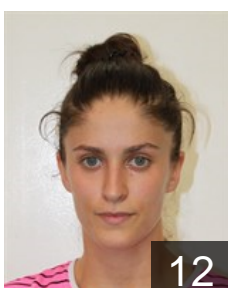

MNE

Mandic Mina

Position: Goalkeeper

Place of birth:

Date of birth: 23.02.2000

Height: 175 cm

12