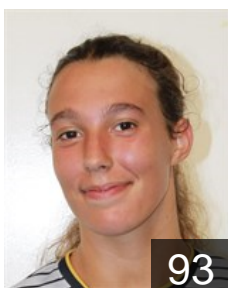

CLUB COMPETITIONS - DELEGATION LIST

EHF European Cup Women 2023/24

 POR Madeira Andebol SAD - Players

 POR

Abreu Ana

Position: Line Player

Place of birth:

Date of birth: 10.05.2006

Height: -

93

 ANG

Araújo João Francisca

Position: Right Back

Place of birth:

Date of birth: 10.04.1999

Height: -

21

 POR

Barros Beatriz

Position: Line Player

Place of birth: Funchal

Date of birth: 12.01.2008

Height: 175 cm

8