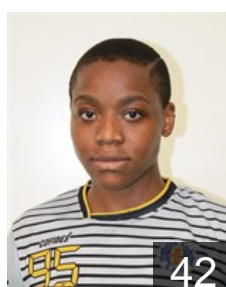

Place of birth: Aveiro

Date of birth: 22.03.1998

Height: 163 cm

15

 POR

Duarte Neide

Position: Right Wing

Place of birth: Aveiro

Height: 182 cm

1

 POR

Langa Sheila

Position: Left Back

Place of birth:

Date of birth: 01.04.2004

Height: -