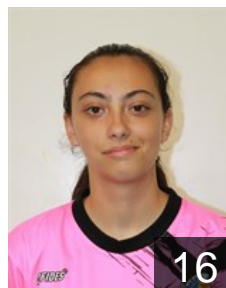

Pinto Maia Madalena

Position: Right Back

Place of birth:

Date of birth: 19.05.2007

Height: -

61

 **GER**

Potre Emiliana

Position: Line Player

Place of birth:

Date of birth: 23.09.2004

Height: -

 **POR**

Rodrigues Patrícia

Position: Right Back

Place of birth: Coimbra

Date of birth: 06.11.1997

Height: 165 cm

19

 **POR**

Santos Carlota

Position: Goalkeeper

Place of birth: Funchal

Date of birth: 02.06.2007

Height: 167 cm

 **POR**

Shkaruba Kostenko Elina

Position: Left Back

Place of birth:

Date of birth: 07.04.2006

Height: -

7