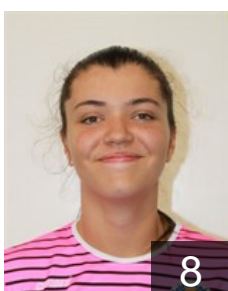

Height: -

93

 ANG

Araújo João Francisca

Position: Right Back

Place of birth:

Date of birth: 10.04.1999

Height: -

21

 POR

Barros Beatriz

Position: Line Player

Place of birth: Funchal

Date of birth: 12.01.2008

Height: 175 cm

8

 POR

Correia Madalena

Position: Goalkeeper

Place of birth:

Date of birth: 22.06.2007

Height: -

99

 ANG