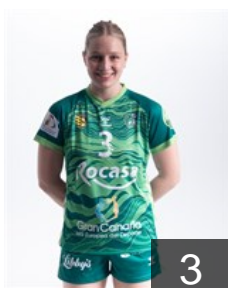

ESP Rocasa Gran Canaria - Players

ARG

Ojea Cristino Delfina

Position: Centre Back
Place of birth: Buenos Aires
Date of birth: 30.04.2003
Height: 171 cm