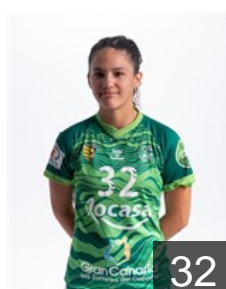

ARG

Ojea Cristino Delfina

Position: Centre Back
Place of birth: Buenos Aires
Date of birth: 30.04.2003
Height: 171 cm

ESP

Pérez Risco Arinegua

Position: Left Wing
Place of birth: ARONA
Date of birth: 29.11.1998
Height: 164 cm

ESP

Poles Olucha Eider

Position: Right Back
Place of birth: Valencia
Date of birth: 10.11.2005
Height: 172 cm

ESP

Ramírez Martel Yassira

Position: Right Wing
Place of birth: Las Palmas
Date of birth: 17.04.2006
Height: 167 cm