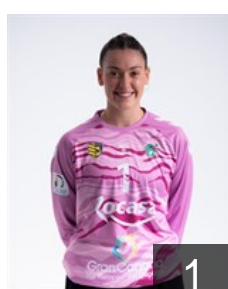

 **ESP**
Guerra Pérez Lourdes
Position: Goalkeeper
Place of birth: Las Palmas de
Date of birth: 11.02.1990
Height: 167 cm

 **ARG**
Lang Martina
Position: Left Back
Place of birth: Buenos Aires
Date of birth: 07.11.2003
Height: 171 cm

 **BRA**
Lopes Dos Santos J.
Position: Centre Back
Place of birth: Rio de Janeiro
Date of birth: 28.07.2000
Height: 176 cm

 **ESP**
López Martín Rebeca
Position: Centre Back
Place of birth: Roquetas de Mar
Date of birth: 15.01.1992
Height: 177 cm

 **ESP**
Martín González Susana
Position: Line Player
Place of birth: Telde
Date of birth: 09.09.2004
Height: 174 cm

 **ESP**
Martín Negrín Valeria
Position: Line Player
Place of birth: Las Palmas
Date of birth: 27.02.2006
Height: 182 cm