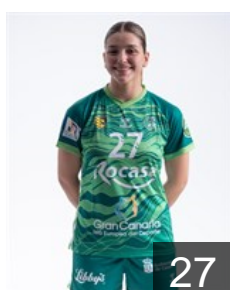

CLUB COMPETITIONS - DELEGATION LIST

EHF European Cup Women 2023/24

 **ESP Rocasa Gran Canaria - Players**

 **ESP**
Cobo Villanueva María
Position: Left Wing
Place of birth: Valencia
Date of birth: 09.05.2005
Height: 176 cm

 **BRA**
Da Silva Nascimento L.
Position: Left Back
Place of birth: Bello Horizonte
Date of birth: 03.10.1998
Height: 170 cm

 **ESP**
Falcón González Melania
Position: Right Back
Place of birth: Las Palmas
Date of birth: 27.04.1992
Height: 161 cm

 **ESP**
Guerra Pérez Lourdes
Position: Goalkeeper
Place of birth: Las Palmas de
Date of birth: 11.02.1990
Height: 167 cm

 **ARG**
Lang Martina
Position: Left Back
Place of birth: Buenos Aires
Date of birth: 07.11.2003
Height: 171 cm

 **BRA**
Lopes Dos Santos J.
Position: Centre Back
Place of birth: Rio de Janeiro
Date of birth: 28.07.2000
Height: 176 cm

 **ESP**
López Martín Rebeca
Position: Centre Back
Place of birth: Roquetas de Mar
Date of birth: 15.01.1992
Height: 177 cm