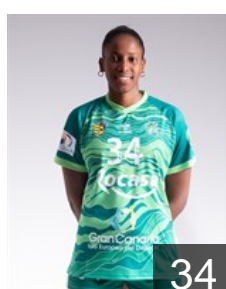

ESP

Rebelles Montane Carla

Position: Right Back
Place of birth: Barcelona
Date of birth: 13.06.1999
Height: 162 cm

ESP

Siñol Llorens Marta

Position: Left Wing
Place of birth: Barcelona
Date of birth: 14.02.2003
Height: 167 cm

SRB

Terzic Jelena

Position: Right Back
Place of birth: Gornji Milanovac
Date of birth: 30.11.1994
Height: 176 cm

CUB

Toledo Abreu J.

Position: Left Back
Place of birth: Villa Clara
Date of birth: 01.10.2000
Height: 180 cm