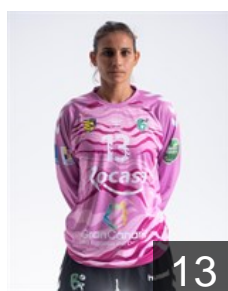

CLUB COMPETITIONS - DELEGATION LIST

EHF European Cup Women 2023/24

 **ESP Rocasa Gran Canaria - Players**

 **ESP**
Cobo Villanueva María
Position: Left Wing
Place of birth: Valencia
Date of birth: 09.05.2005
Height: 176 cm

 **BRA**
Da Silva Nascimento L.
Position: Left Back
Place of birth: Bello Horizonte
Date of birth: 03.10.1998
Height: 170 cm

 **ESP**
Falcón González Melania
Position: Right Back
Place of birth: Las Palmas
Date of birth: 27.04.1992
Height: 161 cm