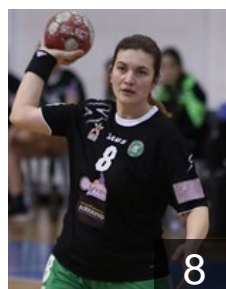

CLUB COMPETITIONS - DELEGATION LIST

EHF European Cup Women 2023/24

 CYP *Cyview Developers Latsia - Players*

 CYP
Agathangelou Savvia
Position: Right Wing
Place of birth: NICOSIA
Date of birth: 25.05.2001
Height: 165 cm

 CYP
Avraam Maria
Position: Centre Back
Place of birth: STROVOLOS
Date of birth: 15.05.2008
Height: 170 cm

 CYP
Charilaou Marina
Position: Goalkeeper
Place of birth: LEFKOSIA
Date of birth: 05.12.2001
Height: 169 cm

 CYP
Christou Maria
Position: Goalkeeper
Place of birth: STROVOLOS
Date of birth: 14.10.2005
Height: 170 cm

 CYP
Dimitrijevic Andjela
Position: Left Wing
Place of birth: LESKOVAC
Date of birth: 04.01.1988
Height: 175 cm