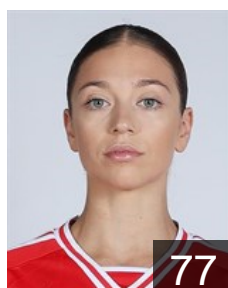

 POR

Fernandes Denise

Position: Right Wing
Place of birth: Lisboa
Date of birth: 31.12.2004
Height: 182 cm

 POR

Ferreira da Silva Ana Filipa

Position: Right Wing
Place of birth: Maia
Date of birth: 31.07.1992
Height: 154 cm

 POR

Lage Adriana

Position: Line Player
Place of birth: Alcanena
Date of birth: 17.09.1992
Height: 173 cm

 ANG

Lutunu Shunu Alexandra

Position: Back
Place of birth: Luanda
Date of birth: 17.09.1997
Height: 170 cm

 POR

Minciuna Mihaela Oana

Position: Centre Back
Place of birth: Criuleni
Date of birth: 17.04.1999
Height: 174 cm

 POR

Pereira Madalena

Position: Left Back
Place of birth: Alcanena
Date of birth: 20.05.2003
Height: 166 cm