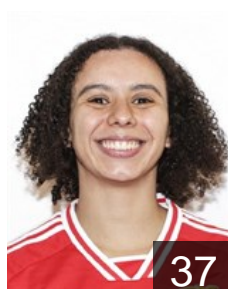

 POR

Pessoa Oliveira Margarida

Position: Left Wing
Place of birth: Leiria
Date of birth: 27.08.2001
Height: 170 cm

CLUB COMPETITIONS - DELEGATION LIST

EHF European Cup Women 2023/24

 **POR** Sport Lisboa e Benfica - Players

 **POR**

Ribeiro Iara Rocha

Position: Line Player
Place of birth: Lisboa
Date of birth: 12.01.2007
Height: 187 cm

 **BRA**

Rodrigues Ferrarin Isabela

Position: Goalkeeper
Place of birth: Cascavel
Date of birth: 01.10.1993
Height: 185 cm

 **POR**

Rodrigues Nádia

Position: Line Player
Place of birth: Lisboa
Date of birth: 28.03.2001
Height: 173 cm

 **BRA**

Santos Maria Eduarda

Position: Right Wing
Place of birth: Barueri/ São
Date of birth: 07.02.1999
Height: 164 cm

 **BRA**

Santos Souza Sabryne

Position: Line Player
Place of birth: São Paulo
Date of birth: 03.02.2001
Height: 181 cm

 **POR**

Semedo Joana

Position: Right Back
Place of birth: Funchal
Date of birth: 04.02.2005
Height: 178 cm