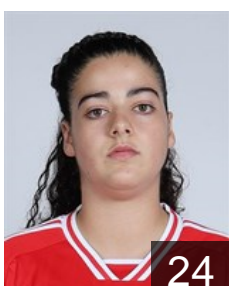

 **POR**

Rodrigues Nádia

Position: Line Player
Place of birth: Lisboa
Date of birth: 28.03.2001
Height: 173 cm

 **BRA**

Santos Maria Eduarda

Position: Right Wing
Place of birth: Barueri/ São
Date of birth: 07.02.1999
Height: 164 cm

 **BRA**

Santos Souza Sabryne

Position: Line Player
Place of birth: São Paulo
Date of birth: 03.02.2001
Height: 181 cm

 **POR**

Semedo Joana

Position: Right Back
Place of birth: Funchal
Date of birth: 04.02.2005
Height: 178 cm