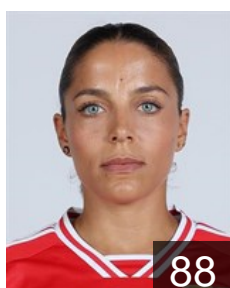

 POR

Campos Rita

Position: Line Player
Place of birth: Leiria
Date of birth: 21.03.2002
Height: 183 cm

 POR

Costa Mariana

Position: Left Back
Place of birth: Alpendorada
Date of birth: 29.08.2003
Height: 176 cm

 POR

Fernandes Denise

Position: Right Wing
Place of birth: Lisboa
Date of birth: 31.12.2004
Height: 182 cm

 POR

Ferreira da Silva Ana Filipa

Position: Right Wing
Place of birth: Maia
Date of birth: 31.07.1992
Height: 154 cm