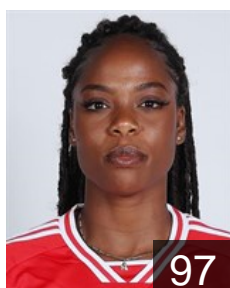

 POR

Fernandes Denise

Position: Right Wing
Place of birth: Lisboa
Date of birth: 31.12.2004
Height: 182 cm

 POR

Ferreira da Silva Ana Filipa

Position: Right Wing
Place of birth: Maia
Date of birth: 31.07.1992
Height: 154 cm

 POR

Lage Adriana

Position: Line Player
Place of birth: Alcanena
Date of birth: 17.09.1992
Height: 173 cm

 ANG

Lutunu Shunu Alexandra

Position: Back
Place of birth: Luanda
Date of birth: 17.09.1997
Height: 170 cm

 POR

Minciuna Mihaela Oana

Position: Centre Back
Place of birth: Criuleni
Date of birth: 17.04.1999
Height: 174 cm

 POR

Pereira Madalena

Position: Left Back
Place of birth: Alcanena
Date of birth: 20.05.2003
Height: 166 cm