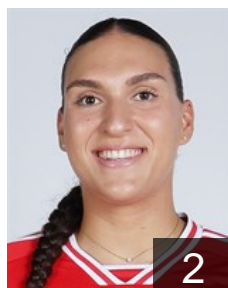

 BRA

Bolzan e Silva Ana Cláudia

Position: Left Wing
Place of birth: Mantenópolis/ES
Date of birth: 15.07.1996
Height: 177 cm

 UKR

Borschenko Viktoriya

Position: Centre Back
Place of birth: Kherson
Date of birth: 05.01.1986
Height: 170 cm

 POR

Campos Rita

Position: Line Player
Place of birth: Leiria
Date of birth: 21.03.2002
Height: 183 cm

 POR

Costa Mariana

Position: Left Back
Place of birth: Alpendorada
Date of birth: 29.08.2003
Height: 176 cm