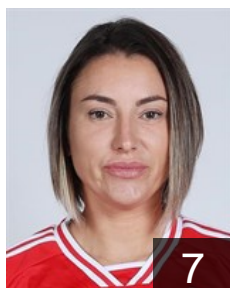

CLUB COMPETITIONS - DELEGATION LIST

EHF European Cup Women 2023/24

 POR Sport Lisboa e Benfica - Players

 ESP

Alamo Martin Irene

Position: Back
Place of birth: Barcelona
Date of birth: 17.01.2005
Height: 169 cm

 BRA

Bolzan e Silva Ana Cláudia

Position: Left Wing
Place of birth: Mantenópolis/ES
Date of birth: 15.07.1996
Height: 177 cm

 UKR

Borschenko Viktoriya

Position: Centre Back
Place of birth: Kherson
Date of birth: 05.01.1986
Height: 170 cm