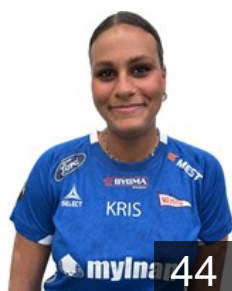

FAR

Rasmussen Oluva

Position: Left Back
Place of birth: Slagelse
Date of birth: 04.02.2004
Height: 185 cm