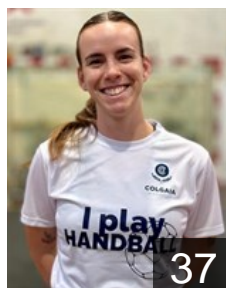

CLUB COMPETITIONS - DELEGATION LIST

EHF European Cup Women 2023/24

 POR Colégio Gaia/Colgaia-Toyota - Players

 POR

Da Costa Abreu Ana Filipa

Position: Left Wing
Place of birth: Funchal
Date of birth: 05.02.1995
Height: 173 cm

4

 POR

Guedes Barbosa Filipa

Position: Centre Back
Place of birth: porto
Date of birth: 05.02.2000
Height: 167 cm

24

 POR

Barreto da Silva Carneiro

Position: Right Wing
Place of birth: Lagos
Date of birth: 03.01.2002
Height: 165 cm

44

 POR

Dos Santos Resende P.

Position: Line Player
Place of birth: Maia
Date of birth: 02.08.1997
Height: 170 cm

37

 POR

Correia Ferreira Ana Catarina

Position: Goalkeeper
Place of birth: Porto
Date of birth: 26.08.1999
Height: 170 cm

12

 POR

Filipa Costa

Position: Centre Back
Place of birth: Espinho
Date of birth: 21.05.2002
Height: 166 cm

5

 POR

Pereira Justino Carolina

Position: Left Back
Place of birth: Alcanena
Date of birth: 07.01.2002
Height: 174 cm