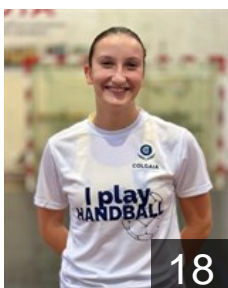

9

 POR

Pereira Santos Maria João

Position: Centre Back
Place of birth: Porto
Date of birth: 11.05.2001
Height: 165 cm

55

 POR

Da Silva Pinho Nair Daniela

Position: Left Wing
Place of birth: Porto
Date of birth: 28.03.1994
Height: 162 cm

17

 POR

Ferreira Ramada Mariana

Position: Line Player
Place of birth: Porto
Date of birth: 12.07.2003
Height: 174 cm

97

CLUB COMPETITIONS - DELEGATION LIST

EHF European Cup Women 2023/24

 POR Colégio Gaia/Colgaia-Toyota - Players