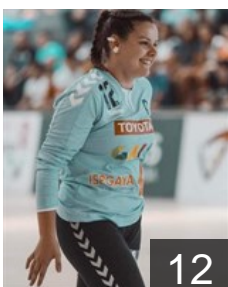

CLUB COMPETITIONS - DELEGATION LIST

EHF European Cup Women 2023/24

POR Colégio Gaia/Colgaia-Toyota - Players

POR

Da Costa Abreu Ana Filipa

Position: Left Wing
Place of birth: Funchal
Date of birth: 05.02.1995
Height: 173 cm

4

POR

Guedes Barbosa Filipa

Position: Centre Back
Place of birth: porto
Date of birth: 05.02.2000
Height: 167 cm

24

POR

Barreto da Silva Carneiro

Position: Right Wing
Place of birth: Lagos
Date of birth: 03.01.2002
Height: 165 cm

44

POR

Dos Santos Resende P.

Position: Line Player
Place of birth: Maia
Date of birth: 02.08.1997
Height: 170 cm

37

POR

Correia Ferreira Ana Catarina

Position: Goalkeeper
Place of birth: Porto
Date of birth: 26.08.1999
Height: 170 cm

12

POR

Filipa Costa

Position: Centre Back
Place of birth: Espinho
Date of birth: 21.05.2002
Height: 166 cm

5

POR

Pereira Justino Carolina

Position: Left Back
Place of birth: Alcanena
Date of birth: 07.01.2002
Height: 174 cm

11

POR

Nunes Monteiro Carolina

Position: Right Wing
Place of birth: Aveiro
Date of birth: 08.10.1998
Height: 169 cm

23

POR

Gonçalves Oliveira Diana

Position: Right Back
Place of birth: porto
Date of birth: 24.02.1998
Height: 169 cm

9

POR

Pereira Santos Maria João

Position: Centre Back
Place of birth: Porto
Date of birth: 11.05.2001
Height: 165 cm

55

POR

Da Silva Pinho Nair Daniela

Position: Left Wing
Place of birth: Porto
Date of birth: 28.03.1994
Height: 162 cm

17

POR

Ferreira Ramada Mariana

Position: Line Player
Place of birth: Porto
Date of birth: 12.07.2003
Height: 174 cm

97