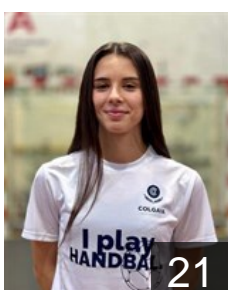

 POR
Rocha Neves Mariana

Position: Right Back
Place of birth: Santa Maria da
Date of birth: 07.03.2000
Height: 164 cm

 POR
Rodrigues Sabino B.

Position: Line Player
Place of birth: Porto
Date of birth: 15.11.1986
Height: 174 cm