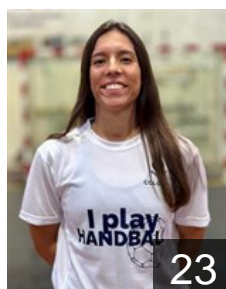

POR

Nunes Monteiro Carolina

Position: Right Wing
Place of birth: Aveiro
Date of birth: 08.10.1998
Height: 169 cm

23