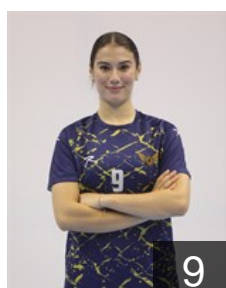

 **TUR**

Cepni Dila

Position: Right Wing
Place of birth: Samsun
Date of birth: 01.01.2005
Height: 168 cm

 **TUR**

Çitak İlayda

Position: Goalkeeper
Place of birth: SIVAS
Date of birth: 03.06.1999
Height: 168 cm

 **TUR**

Dikbas İlayda

Position: Left Wing
Place of birth: ISTANBUL
Date of birth: 29.07.2000
Height: 168 cm

 **TUR**

Erol Ece

Position: Goalkeeper
Place of birth: Antalya
Date of birth: 25.11.2003
Height: 176 cm

 **TUR**

Kalyoncuoglu Sevgi

Position: Left Back
Place of birth: ANKARA
Date of birth: 02.09.1999
Height: 178 cm

 **TUR**

Karaarslan Betül

Position: Centre Back
Place of birth: Adana
Date of birth: 15.05.2002
Height: 168 cm