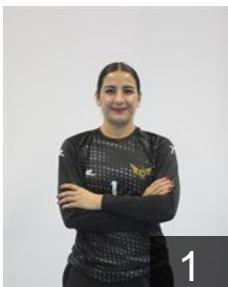

CLUB COMPETITIONS - DELEGATION LIST

EHF European Cup Women 2023/24

 **TUR** Ankara Yenimahalle BSK - Players

 **TUR**

Akalin Selen

Position: Goalkeeper
Place of birth: Ankara
Date of birth: 25.08.1998
Height: 171 cm