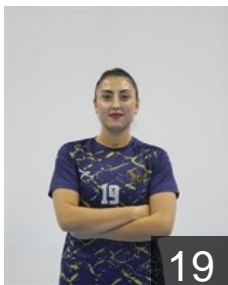

 **TUR**

Karatas Hatice

Position: Left Back
Place of birth: ANKARA
Date of birth: 08.08.2006
Height: 175 cm

 **TUR**

Kaya Açıya

Position: Centre Back
Place of birth: Kirsehir
Date of birth: 10.06.2003
Height: 170 cm

 **TUR**

Özdemir Hatice

Position: Line Player
Place of birth: Eskişehir
Date of birth: 26.06.2000
Height: 179 cm

CLUB COMPETITIONS - DELEGATION LIST

EHF European Cup Women 2023/24

 **TUR** Ankara Yenimahalle BSK - Players

 **TUR**

Sonkaya Demet

Position: Line Player
Place of birth:
Date of birth: 05.11.1996
Height: -

 **TUR**

Taskale Olgun Hayat

Position: Right Wing
Place of birth: ANKARA
Date of birth: 21.12.2005
Height: 171 cm