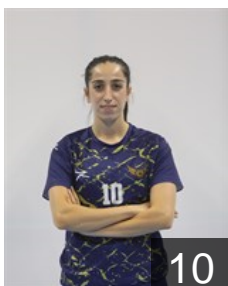

 **TUR**

Karatas Hatice

Position: Left Back
Place of birth: ANKARA
Date of birth: 08.08.2006
Height: 175 cm

 **TUR**

Kaya Açıya

Position: Centre Back
Place of birth: Kirsehir
Date of birth: 10.06.2003
Height: 170 cm

 **TUR**

Özdemir Hatice

Position: Line Player
Place of birth: Eskişehir
Date of birth: 26.06.2000
Height: 179 cm

CLUB COMPETITIONS - DELEGATION LIST

EHF European Cup Women 2023/24

 **TUR** Ankara Yenimahalle BSK - Players

 **TUR**

Sonkaya Demet

Position: Line Player
Place of birth:
Date of birth: 05.11.1996
Height: -

 **TUR**

Taskale Olgun Hayat

Position: Right Wing
Place of birth: ANKARA
Date of birth: 21.12.2005
Height: 171 cm

 **TUR**

Tügel Gülcan

Position: Centre Back
Place of birth: ANKARA
Date of birth: 10.07.2000
Height: 173 cm

 **TUR**

Uzun Elif Yaren

Position: Right Wing
Place of birth: Ankara
Date of birth: 28.05.1999
Height: 175 cm