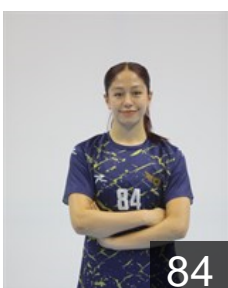

 **TUR**

Dikbas İlayda

Position: Left Wing
Place of birth: ISTANBUL
Date of birth: 29.07.2000
Height: 168 cm

 **TUR**

Erol Ece

Position: Goalkeeper
Place of birth: Antalya
Date of birth: 25.11.2003
Height: 176 cm

 **TUR**

Kalyoncuoglu Sevgi

Position: Left Back
Place of birth: ANKARA
Date of birth: 02.09.1999
Height: 178 cm

 **TUR**

Karaarslan Betül

Position: Centre Back
Place of birth: Adana
Date of birth: 15.05.2002
Height: 168 cm

 **TUR**

Karatas Hatice

Position: Left Back
Place of birth: ANKARA
Date of birth: 08.08.2006
Height: 175 cm

 **TUR**

Kaya Açıya

Position: Centre Back
Place of birth: Kirsehir
Date of birth: 10.06.2003
Height: 170 cm

 **TUR**

Özdemir Hatice

Position: Line Player
Place of birth: Eskişehir
Date of birth: 26.06.2000
Height: 179 cm

CLUB COMPETITIONS - DELEGATION LIST

EHF European Cup Women 2023/24

 **TUR** Ankara Yenimahalle BSK - Players