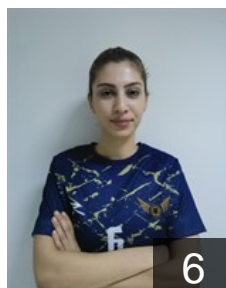

CLUB COMPETITIONS - DELEGATION LIST

EHF European Cup Women 2023/24

 **TUR** Ankara Yenimahalle BSK - Players

 **TUR**

Akalin Selen

Position: Goalkeeper
Place of birth: Ankara
Date of birth: 25.08.1998
Height: 171 cm

 **TUR**

Bozyurt Fulya Naime

Position: Left Back
Place of birth: ANTALYA
Date of birth: 22.09.2003
Height: 181 cm

 **TUR**

Çelik Sena Nur

Position: Left Wing
Place of birth: ANTALYA
Date of birth: 14.05.2004
Height: 162 cm

 **TUR**

Cepni Dila

Position: Right Wing
Place of birth: Samsun
Date of birth: 01.01.2005
Height: 168 cm

 **TUR**

Çitak İlayda

Position: Goalkeeper
Place of birth: SIVAS
Date of birth: 03.06.1999
Height: 168 cm