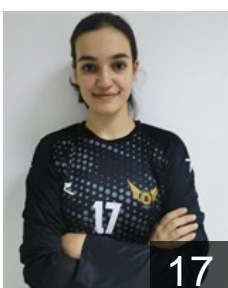

 **TUR**

Bozyurt Fulya Naime

Position: Left Back
Place of birth: ANTALYA
Date of birth: 22.09.2003
Height: 181 cm

 **TUR**

Çelik Sena Nur

Position: Left Wing
Place of birth: ANTALYA
Date of birth: 14.05.2004
Height: 162 cm

 **TUR**

Cepni Dila

Position: Right Wing
Place of birth: Samsun
Date of birth: 01.01.2005
Height: 168 cm

 **TUR**

Çitak İlayda

Position: Goalkeeper
Place of birth: SIVAS
Date of birth: 03.06.1999
Height: 168 cm

 **TUR**

Dikbas İlayda

Position: Left Wing
Place of birth: ISTANBUL
Date of birth: 29.07.2000
Height: 168 cm

 **TUR**

Erol Ece

Position: Goalkeeper
Place of birth: Antalya
Date of birth: 25.11.2003
Height: 176 cm