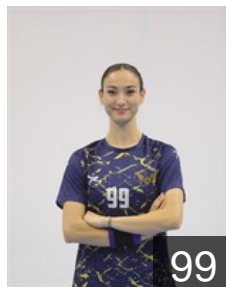

CLUB COMPETITIONS - DELEGATION LIST

EHF European Cup Women 2023/24

 **TUR** Ankara Yenimahalle BSK - Players

 **TUR**

Akalin Selen

Position: Goalkeeper
Place of birth: Ankara
Date of birth: 25.08.1998
Height: 171 cm

 **TUR**

Bozyurt Fulya Naime

Position: Left Back
Place of birth: ANTALYA
Date of birth: 22.09.2003
Height: 181 cm

 **TUR**

Çelik Sena Nur

Position: Left Wing
Place of birth: ANTALYA
Date of birth: 14.05.2004
Height: 162 cm

 **TUR**

Cepni Dila

Position: Right Wing
Place of birth: Samsun
Date of birth: 01.01.2005
Height: 168 cm

 **TUR**

Çitak İlayda

Position: Goalkeeper
Place of birth: SIVAS
Date of birth: 03.06.1999
Height: 168 cm