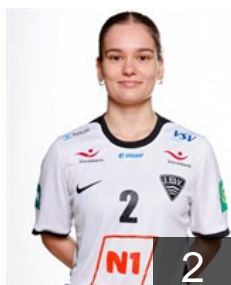

 ISL

Thorlacius Helga Margrét

Position: Left Wing
Place of birth: Reykjavik
Date of birth: 15.02.2007
Height: 160 cm

 ISL

Þrastardóttir H.

Position: Back
Place of birth: Reykjavik
Date of birth: 14.05.1995
Height: 172 cm

 ISL

Unnarsdottir Birna María

Position: Centre Back
Place of birth: Reykjavik
Date of birth: 19.01.2007
Height: 160 cm

 POL

Wawrzynkowska Marta

Position: Goalkeeper
Place of birth: Kepno
Date of birth: 19.06.1992
Height: 173 cm

CLUB COMPETITIONS - DELEGATION LIST

EHF European Cup Women 2023/24

 ISL IBV Vestmannaeyjar - Players

Left Club

 FAR

Olsen Ingibjorg

Position: Wing

Place of birth: Tórshavn