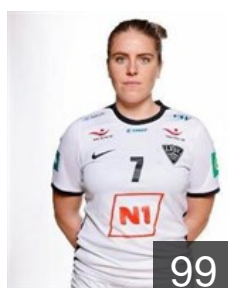

 ISL

Orlygsdottir Sara Margret

Position: Centre Back
Place of birth: Reykjavik
Date of birth: 04.03.2007
Height: 160 cm

 ISL

Richardsdóttir Sara Dröfn

Position: Right Wing
Place of birth: Vestmannaeyjar
Date of birth: 27.04.2005
Height: 170 cm

 ISL

Sigurdardottir Birna Dis

Position: Right Wing
Place of birth: Reykjavik
Date of birth: 16.03.2007
Height: 162 cm

 ISL

Styrmsdóttir Agnes Lilja

Position: Left Wing
Place of birth:
Date of birth: 05.05.2008
Height: -

 ISL

Thorlacius Helga Margrét

Position: Left Wing
Place of birth: Reykjavik
Date of birth: 15.02.2007
Height: 160 cm

 ISL

Þrastardóttir H.

Position: Back
Place of birth: Reykjavik
Date of birth: 14.05.1995
Height: 172 cm