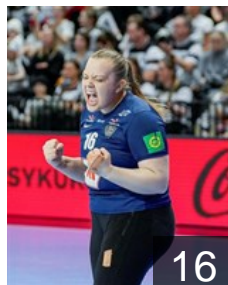

CLUB COMPETITIONS - DELEGATION LIST

EHF European Cup Women 2023/24

 ISL IBV Vestmannaeyjar - Players

 ISL

Adalsteinsdottir Eva

Position: Right Wing
Place of birth: Vestmannaeyjar
Date of birth: 12.08.2000
Height: 165 cm

 ISL

Bjarnadottir Olof Maren

Position: Goalkeeper
Place of birth: Reykjavik
Date of birth: 16.10.2002
Height: 175 cm

 HUN

Bognár Réka Edda

Position: Goalkeeper
Place of birth: Budapest
Date of birth: 19.02.2005
Height: 163 cm

 ISL

Castillo Margrét Björg

Position: Right Back
Place of birth: Reykjavik
Date of birth: 22.09.2003
Height: 169 cm

 SEN

Cots Britney Emilie Florianne

Position: Centre Back
Place of birth: Senegal
Date of birth: 28.03.1997
Height: 170 cm