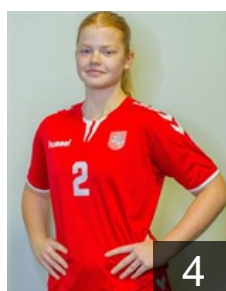

 LTU

Matuseviciute Luka

Position: Left Wing
Place of birth: Alytus
Date of birth: 08.06.2003
Height: 162 cm

CLUB COMPETITIONS - DELEGATION LIST

EHF European Cup Women 2023/24

 LTU Zalgiris Kaunas - Players

 LTU

Narauskaite Austeja

Position: Centre Back
Place of birth: Kaunas
Date of birth: 26.04.1999
Height: 170 cm

 LTU

Repeckiene Vaida

Position: Line Player
Place of birth: Šiauliai
Date of birth: 18.07.1973
Height: 168 cm

 LTU

Rupeikaite Kamile

Position: Left Back
Place of birth: Kaunas
Date of birth: 12.02.2005
Height: 181 cm

 LTU

Selivoncikaite Amelija

Position: Line Player
Place of birth: Klaipeda
Date of birth: 30.04.2007
Height: 180 cm