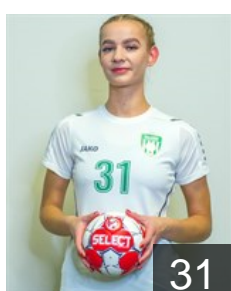

 LTU

Baležentyte Aušra

Position: Line Player
Place of birth: Kaunas
Date of birth: 26.06.2005
Height: 181 cm

 EST

Belokurova Darja

Position: Goalkeeper
Place of birth: Tallinn
Date of birth: 27.06.2004
Height: 176 cm

 LTU

Bitinaite Laura

Position: Centre Back
Place of birth: Panevežys
Date of birth: 19.08.2005
Height: 166 cm

 LTU

Cekuolyte Karolina

Position: Left Wing
Place of birth: Utena
Date of birth: 08.03.2001
Height: 172 cm

 LTU

Celpacenko Marija

Position: Left Wing
Place of birth: Kaunas
Date of birth: 21.03.2007
Height: 167 cm

 LTU

Dunkulyte Samanta

Position: Right Wing
Place of birth:
Date of birth: 22.04.2000
Height: 164 cm