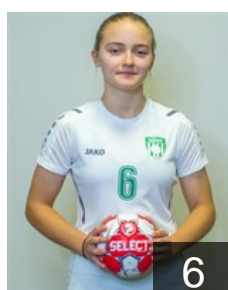

 LTU

Bitinaite Laura

Position: Centre Back
Place of birth: Panevežys
Date of birth: 19.08.2005
Height: 166 cm

 LTU

Cekuolyte Karolina

Position: Left Wing
Place of birth: Utena
Date of birth: 08.03.2001
Height: 172 cm

 LTU

Celpacenko Marija

Position: Left Wing
Place of birth: Kaunas
Date of birth: 21.03.2007
Height: 167 cm

 LTU

Dunkulyte Samanta

Position: Right Wing
Place of birth:
Date of birth: 22.04.2000
Height: 164 cm

 LTU

Geneviciute Ugne Kotryna

Position: Goalkeeper
Place of birth: Kaunas
Date of birth: 03.04.2003
Height: 168 cm

 LTU

Gruodyte Gabija

Position: Line Player
Place of birth: Kaunas
Date of birth: 27.04.2005
Height: 183 cm