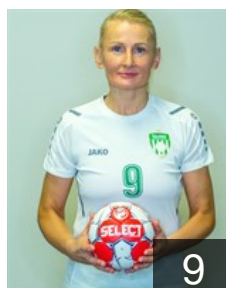

 LTU

Gudlinkyte Agne

Position: Right Back
Place of birth:
Date of birth: 28.02.2006
Height: 165 cm

 LTU

Jurkeviciute Ginte

Position: Centre Back
Place of birth: Kaunas
Date of birth: 22.09.2006
Height: 165 cm

 LTU

Matuseviciute Luka

Position: Left Wing
Place of birth: Alytus
Date of birth: 08.06.2003
Height: 162 cm

CLUB COMPETITIONS - DELEGATION LIST

EHF European Cup Women 2023/24

 LTU Zalgiris Kaunas - Players

 LTU

Narauskaite Austeja

Position: Centre Back
Place of birth: Kaunas
Date of birth: 26.04.1999
Height: 170 cm

 LTU

Repeckiene Vaida

Position: Line Player
Place of birth: Šiauliai
Date of birth: 18.07.1973
Height: 168 cm