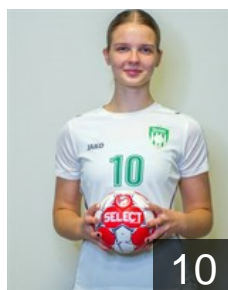

CLUB COMPETITIONS - DELEGATION LIST

EHF European Cup Women 2023/24

 LTU Zalgiris Kaunas - Players

 LTU

Abramauskaite Lina

Position: Centre Back
Place of birth: Šiauliai
Date of birth: 04.01.1987
Height: 178 cm

 LTU

Baležentyte Aušra

Position: Line Player
Place of birth: Kaunas
Date of birth: 26.06.2005
Height: 181 cm

 EST

Belokurova Darja

Position: Goalkeeper
Place of birth: Tallinn
Date of birth: 27.06.2004
Height: 176 cm

 LTU

Bitinaite Laura

Position: Centre Back
Place of birth: Panevežys
Date of birth: 19.08.2005
Height: 166 cm

 LTU

Cekuolyte Karolina

Position: Left Wing
Place of birth: Utena
Date of birth: 08.03.2001
Height: 172 cm