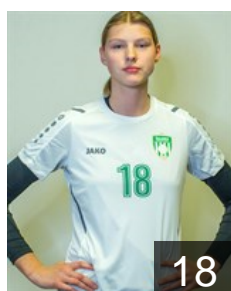

 LTU

Matuseviciute Luka

Position: Left Wing
Place of birth: Alytus
Date of birth: 08.06.2003
Height: 162 cm

CLUB COMPETITIONS - DELEGATION LIST

EHF European Cup Women 2023/24

 LTU Zalgiris Kaunas - Players

 LTU

Narauskaite Austeja

Position: Centre Back
Place of birth: Kaunas
Date of birth: 26.04.1999
Height: 170 cm

 LTU

Repeckiene Vaida

Position: Line Player
Place of birth: Šiauliai
Date of birth: 18.07.1973
Height: 168 cm

 LTU

Rupeikaite Kamile

Position: Left Back
Place of birth: Kaunas
Date of birth: 12.02.2005
Height: 181 cm

 LTU

Selivoncikaite Amelija

Position: Line Player
Place of birth: Klaipeda
Date of birth: 30.04.2007
Height: 180 cm