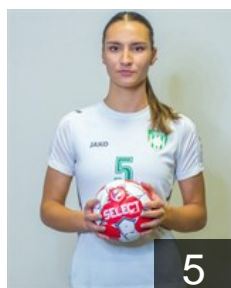

 LTU

Gudlinkyte Agne

Position: Right Back
Place of birth:
Date of birth: 28.02.2006
Height: 165 cm

 LTU

Jurkeviciute Ginte

Position: Centre Back
Place of birth: Kaunas
Date of birth: 22.09.2006
Height: 165 cm

 LTU

Matuseviciute Luka

Position: Left Wing
Place of birth: Alytus
Date of birth: 08.06.2003
Height: 162 cm

CLUB COMPETITIONS - DELEGATION LIST

EHF European Cup Women 2023/24

 LTU Zalgiris Kaunas - Players

 LTU

Narauskaite Austeja

Position: Centre Back
Place of birth: Kaunas
Date of birth: 26.04.1999
Height: 170 cm

 LTU

Repeckiene Vaida

Position: Line Player
Place of birth: Šiauliai
Date of birth: 18.07.1973
Height: 168 cm