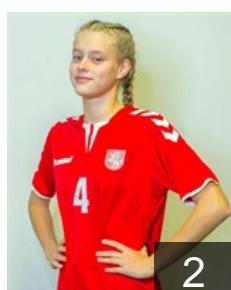

 LTU

Narauskaite Austeja

Position: Centre Back
Place of birth: Kaunas
Date of birth: 26.04.1999
Height: 170 cm

 LTU

Repeckiene Vaida

Position: Line Player
Place of birth: Šiauliai
Date of birth: 18.07.1973
Height: 168 cm

 LTU

Rupeikaite Kamile

Position: Left Back
Place of birth: Kaunas
Date of birth: 12.02.2005
Height: 181 cm

 LTU

Selivoncikaite Amelija

Position: Line Player
Place of birth: Klaipeda
Date of birth: 30.04.2007
Height: 180 cm

 LTU

Vainoryte Greta

Position: Centre Back
Place of birth: Klaipeda
Date of birth: 30.06.2007
Height: 169 cm

 LTU

Vegelyte Gabriele

Position: Left Back
Place of birth: Kaunas
Date of birth: 09.07.2007
Height: 180 cm