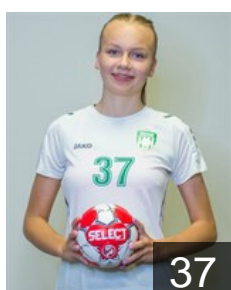

 LTU

Bitinaite Laura

Position: Centre Back
Place of birth: Panevežys
Date of birth: 19.08.2005
Height: 166 cm

 LTU

Cekuolyte Karolina

Position: Left Wing
Place of birth: Utena
Date of birth: 08.03.2001
Height: 172 cm

 LTU

Celpacenko Marija

Position: Left Wing
Place of birth: Kaunas
Date of birth: 21.03.2007
Height: 167 cm

 LTU

Dunkulyte Samanta

Position: Right Wing
Place of birth:
Date of birth: 22.04.2000
Height: 164 cm

 LTU

Geneviciute Ugne Kotryna

Position: Goalkeeper
Place of birth: Kaunas
Date of birth: 03.04.2003
Height: 168 cm

 LTU

Gruodyte Gabija

Position: Line Player
Place of birth: Kaunas
Date of birth: 27.04.2005
Height: 183 cm

 LTU

Matuseviciute Luka

Position: Left Wing
Place of birth: Alytus
Date of birth: 08.06.2003
Height: 162 cm

CLUB COMPETITIONS - DELEGATION LIST

EHF European Cup Women 2023/24

 LTU Zalgiris Kaunas - Players