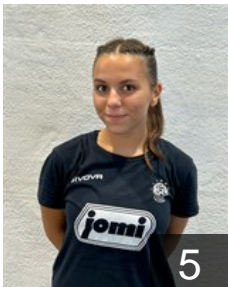

66

 ITA

Lauretti Matos Cyrielle Paola

Position: Field Player
Place of birth: Maracaibo
Date of birth: 24.08.1997
Height: 175 cm

24

 ITA

Lolli Francesca

Position: Right Wing
Place of birth: Mesagne
Date of birth: 18.11.1998
Height: 165 cm

7

 ITA

Mangone Asia Kristel

Position: Right Back
Place of birth: Reggio Emilia
Date of birth: 16.12.2005
Height: 168 cm

3

CLUB COMPETITIONS - DELEGATION LIST

EHF European Cup Women 2023/24

 ITA Jomi Salerno - Players

 ITA

Micali Francesca

Position: Wing
Place of birth: Salerno
Date of birth: 18.07.2006
Height: 160 cm

 ITA

Napoletano Giuseppa

Position: Left Wing
Place of birth: Nocera Inferiore
Date of birth: 18.12.1985
Height: 165 cm

 NOR

Nornes Marte Lausund

Position: Back
Place of birth: Alesund
Date of birth: 26.01.1997
Height: 170 cm

 POR

Pinto Pereira Daniela Sofia

Position: Goalkeeper
Place of birth: Valongo - Porto
Date of birth: 23.07.1990
Height: 190 cm