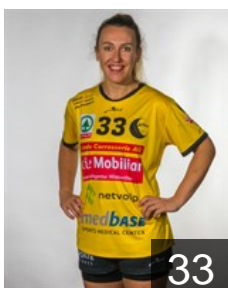

# CLUB COMPETITIONS - DELEGATION LIST

EHF European Cup Women 2023/24

 SUI Yellow Winterthur - Players

 POL  
**Abramowicz Aleksandra**  
Position: Line Player  
Place of birth: Tychy  
Date of birth: 28.10.1994  
Height: 173 cm

 SVK  
**Barancová Miriam**  
Position: Right Wing  
Place of birth: Zwiesel  
Date of birth: 08.05.2007  
Height: 175 cm

 SUI  
**Biffiger Francine**  
Position: Left Back  
Place of birth: Uezwil  
Date of birth: 23.04.2000  
Height: 172 cm

 SUI  
**Eberhard Luana**  
Position: Goalkeeper  
Place of birth: Bülach  
Date of birth: 27.05.2004  
Height: 174 cm

 SUI  
**Feller Luana**  
Position: Right Back  
Place of birth: Zürich  
Date of birth: 18.12.1992  
Height: 174 cm