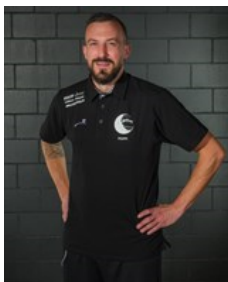

## Left Club

 SUI

**Fischbacher Lea**

Position: Goalkeeper

Place of birth: Hemberg

Date of birth: 06.04.1997

Height: 171 cm

Left Club on 31.05.2024

# CLUB COMPETITIONS - DELEGATION LIST

EHF European Cup Women 2023/24

 SUI Yellow Winterthur - Team Officials

 SUI

**Filippi Carlo**

Goalkeeper Coach

Date of birth: 27.10.1980

 POL