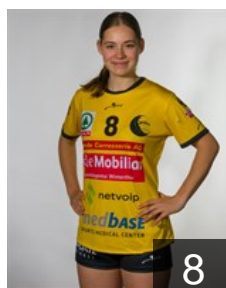

# CLUB COMPETITIONS - DELEGATION LIST

EHF European Cup Women 2023/24

 SUI Yellow Winterthur - Players

 POL  
**Abramowicz Aleksandra**  
Position: Line Player  
Place of birth: Tychy  
Date of birth: 28.10.1994  
Height: 173 cm

 SVK  
**Barancová Miriam**  
Position: Right Wing  
Place of birth: Zwiesel  
Date of birth: 08.05.2007  
Height: 175 cm

 SUI  
**Biffiger Francine**  
Position: Left Back  
Place of birth: Uezwil  
Date of birth: 23.04.2000  
Height: 172 cm

 SUI  
**Eberhard Luana**  
Position: Goalkeeper  
Place of birth: Bülach  
Date of birth: 27.05.2004  
Height: 174 cm

 SUI  
**Feller Luana**  
Position: Right Back  
Place of birth: Zürich  
Date of birth: 18.12.1992  
Height: 174 cm