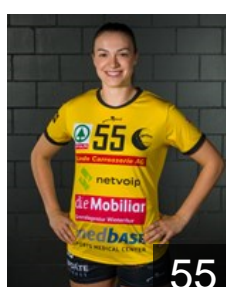

 SUI  
**Chappuis Charlotte**  
Position: Goalkeeper  
Place of birth: Vevey  
Date of birth: 19.11.2004  
Height: 173 cm

 SUI  
**Dübendorfer Noana**  
Position: Left Wing  
Place of birth: Winterthur  
Date of birth: 10.10.2005  
Height: 174 cm

 SUI  
**Eberhard Luana**  
Position: Goalkeeper  
Place of birth: Bülach  
Date of birth: 27.05.2004  
Height: 174 cm

 SUI  
**Feller Luana**  
Position: Right Back  
Place of birth: Zürich  
Date of birth: 18.12.1992  
Height: 174 cm

 SUI  
**Hamiti Azra**  
Position: Line Player  
Place of birth: Uster  
Date of birth: 25.01.2002  
Height: 169 cm

 SUI  
**Husmann Lena**  
Position: Right Back  
Place of birth: Zürich  
Date of birth: 28.08.1998  
Height: 170 cm

 CRO  
**Makar Lorena**  
Position: Left Back  
Place of birth: Cakovec  
Date of birth: 03.11.1996  
Height: 174 cm

 POL  
**Mazurek Paula**  
Position: Centre Back  
Place of birth: Lublin  
Date of birth: 27.08.1991  
Height: 171 cm