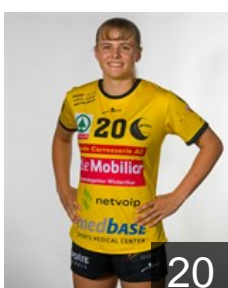

SUI
Dübendorfer Noana
Position: Left Wing
Place of birth: Winterthur
Date of birth: 10.10.2005
Height: 174 cm