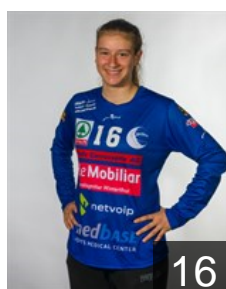

# CLUB COMPETITIONS - DELEGATION LIST

EHF European Cup Women 2023/24

 SUI Yellow Winterthur - Players

 ESP

**Oliveira de Almeida S.**

Position: Right Back

Place of birth: Ibiza

Date of birth: 17.04.1998

Height: 172 cm

 SUI

**Rusert Liv**

Position: Centre Back

Place of birth: Zürich

Date of birth: 18.06.2002

Height: 173 cm

 SUI

**Steiner Nina**

Position: Left Wing

Place of birth: St. Gallen

Date of birth: 20.07.2000

Height: 165 cm

 GER

**Stüdemann von Ehrenstein**

Position: Goalkeeper

Place of birth: Huixquilucan

Date of birth: 07.08.2005

Height: 172 cm

 SRB

**Vasic Mina**

Position: Left Back

Place of birth: Belgrad

Date of birth: 23.07.1997