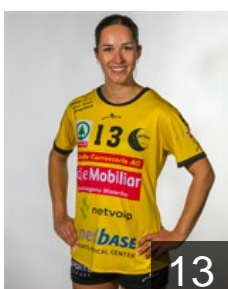

# CLUB COMPETITIONS - DELEGATION LIST

EHF European Cup Women 2023/24

 SUI Yellow Winterthur - Players

 POL  
**Abramowicz Aleksandra**  
Position: Line Player  
Place of birth: Tychy  
Date of birth: 28.10.1994  
Height: 173 cm

 SVK  
**Barancová Miriam**  
Position: Right Wing  
Place of birth: Zwiesel  
Date of birth: 08.05.2007  
Height: 175 cm

 SUI  
**Biffiger Francine**  
Position: Left Back  
Place of birth: Uezwil  
Date of birth: 23.04.2000  
Height: 172 cm

 SUI  
**Eberhard Luana**  
Position: Goalkeeper  
Place of birth: Bülach  
Date of birth: 27.05.2004  
Height: 174 cm

 SUI  
**Feller Luana**  
Position: Right Back  
Place of birth: Zürich  
Date of birth: 18.12.1992  
Height: 174 cm