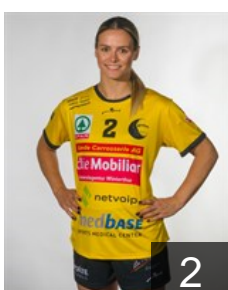

Height: 172 cm

 SUI

**Rusert Liv**

Position: Centre Back

Place of birth: Zürich

Date of birth: 18.06.2002

Height: 173 cm

 SUI

**Steiner Nina**

Position: Left Wing

Place of birth: St. Gallen

Date of birth: 20.07.2000

Height: 165 cm

 GER

**Stüdemann von Ehrenstein**

Position: Goalkeeper

Place of birth: Huixquilucan

Date of birth: 07.08.2005

Height: 172 cm

 SRB

**Vasic Mina**

Position: Left Back

Place of birth: Belgrad

Date of birth: 23.07.1997