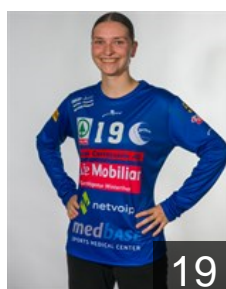

# CLUB COMPETITIONS - DELEGATION LIST

EHF European Cup Women 2023/24

 SUI Yellow Winterthur - Players

 POL  
**Abramowicz Aleksandra**  
Position: Line Player  
Place of birth: Tychy  
Date of birth: 28.10.1994  
Height: 173 cm

 SVK  
**Barancová Miriam**  
Position: Right Wing  
Place of birth: Zwiesel  
Date of birth: 08.05.2007  
Height: 175 cm

 SUI  
**Biffiger Francine**  
Position: Left Back  
Place of birth: Uezwil  
Date of birth: 23.04.2000  
Height: 172 cm

 SUI  
**Chappuis Charlotte**  
Position: Goalkeeper  
Place of birth: Vevey  
Date of birth: 19.11.2004  
Height: 173 cm

 SUI  
**Dübendorfer Noana**  
Position: Left Wing  
Place of birth: Winterthur  
Date of birth: 10.10.2005  
Height: 174 cm

 SUI  
**Eberhard Luana**  
Position: Goalkeeper  
Place of birth: Bülach  
Date of birth: 27.05.2004  
Height: 174 cm

 SUI  
**Feller Luana**  
Position: Right Back  
Place of birth: Zürich  
Date of birth: 18.12.1992  
Height: 174 cm