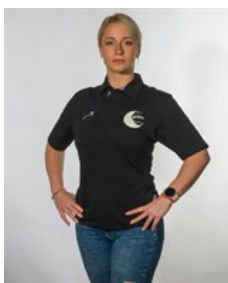

HUN

Grandjean Gréta

Assistant Coach

Date of birth: 26.10.1990