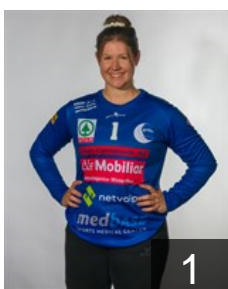

Left Club

SUI

Fischbacher Lea

Position: Goalkeeper

Place of birth: Hemberg

Date of birth: 06.04.1997

Height: 171 cm

Left Club on 31.05.2024