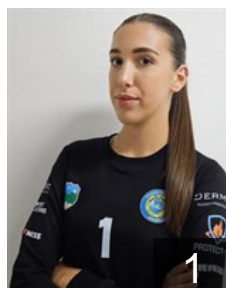

## Saletovic Merisa

Position: Left Back  
Place of birth: TUZLA  
Date of birth: 01.01.2005  
Height: 175 cm

 BIH

## Selimovic Anisa

Position: Goalkeeper  
Place of birth: MOSTAR  
Date of birth: 28.08.1998  
Height: 171 cm

 BIH