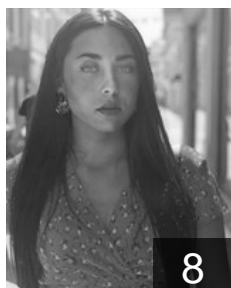

FRA

Cannata Laury

Position: Field Player
Place of birth: Thionville
Date of birth: 20.02.1999
Height: 158 cm