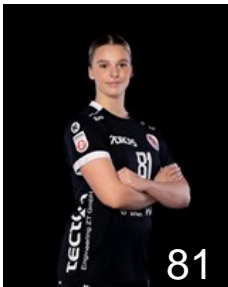

AUT MADx WAT Atzgersdorf - Players

GER

Bohnen Alina

Position: Line Player
Place of birth: Solingen
Date of birth: 01.10.2000
Height: 176 cm