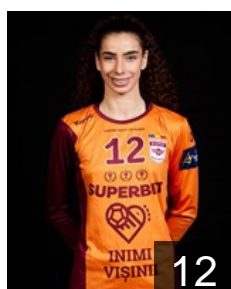

CLUB COMPETITIONS - DELEGATION LIST

EHF Champions League Women 2023/24

 ROU CS Rapid Bucuresti - Players

 ROU
Badea Alexandra - Diana
Position: Right Wing
Place of birth: Bucharest
Date of birth: 22.05.1998
Height: 177 cm

 ROU
Buceschi Eliza Iulia
Position: Centre Back
Place of birth: Baia Mare
Date of birth: 01.08.1993
Height: 177 cm

 ROU
Ciucă Diana
Position: Goalkeeper
Place of birth: Craiova
Date of birth: 01.06.2000
Height: 180 cm

 ANG
Da Cruz Kassoma Albertina
Position: Line Player
Place of birth: Luanda
Date of birth: 12.06.1996
Height: 194 cm

 ESP
Fernández Fraga Alicia
Position: Right Back
Place of birth: Valdovino
Date of birth: 21.12.1992
Height: 172 cm