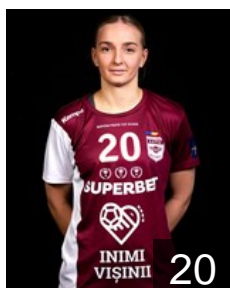

 ESP
Hernández Serrador Ainhoa
Position: Line Player
Place of birth: Barakaldo
Date of birth: 27.04.1994
Height: 180 cm

 ROU
Ilie Alina
Position: Right Back
Place of birth: Balcesti
Date of birth: 13.05.1996
Height: 179 cm

 SRB
Janjusevic Andjela
Position: Right Back
Place of birth: Belgrade
Date of birth: 18.06.1995
Height: 181 cm

 FRA
Kanor Orlane
Position: Left Back
Place of birth: Guadeloupe
Date of birth: 16.06.1997
Height: 178 cm

 CRO
Kapitanovic Ivana
Position: Goalkeeper
Place of birth: Split
Date of birth: 17.09.1994
Height: 183 cm

CLUB COMPETITIONS - DELEGATION LIST

EHF Champions League Women 2023/24

 ROU CS Rapid Bucuresti - Players