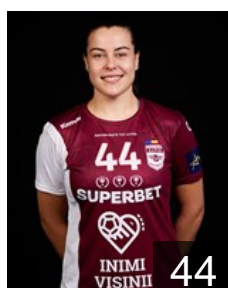

 ROU
Buceschi Eliza Iulia
Position: Centre Back
Place of birth: Baia Mare
Date of birth: 01.08.1993
Height: 177 cm

 ROU
Ciucă Diana
Position: Goalkeeper
Place of birth: Craiova
Date of birth: 01.06.2000
Height: 180 cm

 ANG
Da Cruz Kassoma Albertina
Position: Line Player
Place of birth: Luanda
Date of birth: 12.06.1996
Height: 194 cm

 ESP
Fernández Fraga Alicia
Position: Right Back
Place of birth: Valdovino
Date of birth: 21.12.1992
Height: 172 cm

 ESP
González Ortega Lara
Position: Left Back
Place of birth: ALICANTE
Date of birth: 22.02.1992
Height: 186 cm

 ROU
Grozav Sorina Maria
Position: Left Back
Place of birth: Ramnicu Valcea
Date of birth: 27.05.1999
Height: 175 cm

 ESP
Hernández Serrador Ainhoa
Position: Line Player
Place of birth: Barakaldo
Date of birth: 27.04.1994
Height: 180 cm

 ROU
Ilie Alina
Position: Right Back
Place of birth: Balcesti
Date of birth: 13.05.1996
Height: 179 cm