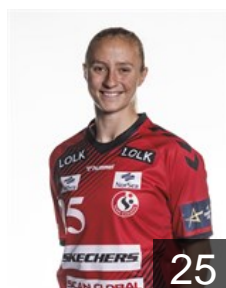

 DEN

Nielsen Kaja Kamp

Position: Line Player
Place of birth: Rebild
Date of birth: 29.04.1994
Height: 172 cm

CLUB COMPETITIONS - DELEGATION LIST

EHF Champions League Women 2023/24

 DEN Team Esbjerg - Players

 DEN

Petersen Anne Tolstrup

Position: Right Wing

Place of birth: Aarhus

Date of birth: 07.03.1995

Height: 173 cm

 NOR

Reistad Henny Ella

Position: Centre Back

Place of birth: Bærum

Date of birth: 09.02.1999

Height: 181 cm

 POR

Resende Rebelo Luciana

Position: Right Back

Place of birth: Santa Maria da

Date of birth: 25.07.2005

Height: 187 cm

 NOR

Rushfeldt Deila Live

Position: Left Back

Place of birth: Skien

Date of birth: 15.01.2000

Height: 176 cm