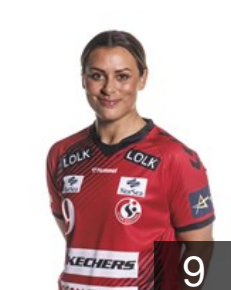

 NOR

Jacobsen Marit Røsberg

Position: Right Wing
Place of birth: Narvik
Date of birth: 25.02.1994
Height: 165 cm

 DEN

Kristensen Anna Opstrup

Position: Goalkeeper
Place of birth: Skanderborg
Date of birth: 25.10.2000
Height: 184 cm

 DEN

Lund Stine

Position: Goalkeeper
Place of birth: Esbjerg
Date of birth: 08.05.2003
Height: 179 cm

 DEN

Milling Amalie

Position: Goalkeeper
Place of birth: Hørsholm
Date of birth: 27.12.1999
Height: 186 cm

 DEN

Møller Michala Elsberg

Position: Left Back
Place of birth: Aalborg
Date of birth: 16.02.2000
Height: 178 cm

 NOR

Mørk Nora

Position: Right Back
Place of birth: Oslo
Date of birth: 05.04.1991
Height: 167 cm