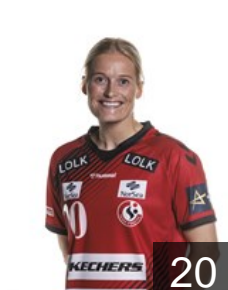

CLUB COMPETITIONS - DELEGATION LIST

EHF Champions League Women 2023/24

 DEN Team Esbjerg - Players

 NOR

Breistøl Kristine

Position: Left Back
Place of birth: Oslo
Date of birth: 23.08.1993
Height: 193 cm

 DEN

 DEN

Iversen Rikke

Position: Line Player
Place of birth: København
Date of birth: 18.05.1993
Height: 178 cm

 NOR

Jacobsen Julie Bø

Position: Centre Back
Place of birth: Lørenskog
Date of birth: 23.06.1998
Height: 168 cm

 NOR

Jacobsen Marit Røsberg

Position: Right Wing
Place of birth: Narvik
Date of birth: 25.02.1994
Height: 165 cm

 DEN

Kristensen Anna Opstrup

Position: Goalkeeper
Place of birth: Skanderborg
Date of birth: 25.10.2000
Height: 184 cm