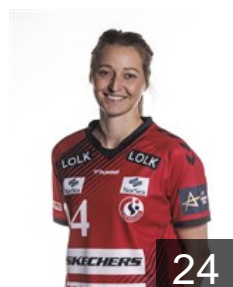

Position: Centre Back

Place of birth: Bærum

Date of birth: 09.02.1999

Height: 181 cm

 POR

Resende Rebelo Luciana

Position: Right Back

Place of birth: Santa Maria da

Date of birth: 25.07.2005

Height: 187 cm

 NOR

Rushfeldt Deila Live

Position: Left Back

Place of birth: Skien

Date of birth: 15.01.2000

Height: 176 cm

 NOR

Solberg-Isaksen S.

Position: Left Wing

Place of birth: Bærum

Date of birth: 16.06.1990

Height: 178 cm

 DEN

Thorhaug Camilla Graakjær