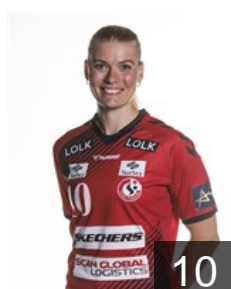

CLUB COMPETITIONS - DELEGATION LIST

EHF Champions League Women 2023/24

 DEN Team Esbjerg - Players

 NOR

Breistøl Kristine

Position: Left Back
Place of birth: Oslo
Date of birth: 23.08.1993
Height: 193 cm

 DEN

Gade Caroline

Position: Right Wing
Place of birth: Esbjerg
Date of birth: 11.07.2004
Height: 169 cm

 DEN

Heindahl K.

Position: Line Player
Place of birth: Rudersdal
Date of birth: 26.03.1992
Height: 185 cm