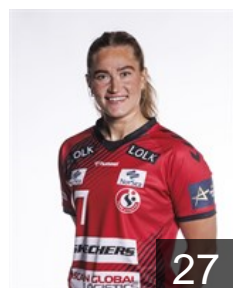

 DEN

Møller Michala Elsberg

Position: Left Back
Place of birth: Aalborg
Date of birth: 16.02.2000
Height: 178 cm

 NOR

Mørk Nora

Position: Right Back
Place of birth: Oslo
Date of birth: 05.04.1991
Height: 167 cm

 DEN

Nielsen Kaja Kamp

Position: Line Player
Place of birth: Rebild
Date of birth: 29.04.1994
Height: 172 cm

CLUB COMPETITIONS - DELEGATION LIST

EHF Champions League Women 2023/24

 DEN Team Esbjerg - Players

 DEN

Petersen Anne Tolstrup

Position: Right Wing

Place of birth: Aarhus

Date of birth: 07.03.1995

Height: 173 cm

 NOR

Reistad Henny Ella

Position: Centre Back

Place of birth: Bærum

Date of birth: 09.02.1999

Height: 181 cm

 POR

Resende Rebelo Luciana

Position: Right Back

Place of birth: Santa Maria da