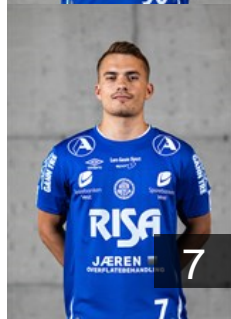

CLUB COMPETITIONS - DELEGATION LIST

EHF European Cup Men 2022/23

NOR Nærbø IL - Players

SWE

Bergendahl G.

Position: Line Player
Place of birth:
Date of birth: 24.02.1998
Height: 197 cm
Weight: -

DEN

Christensen J.

Position: Goalkeeper
Place of birth:
Date of birth: 06.07.1986
Height: 198 cm
Weight: 85 kg

NOR

Edland Jesper

Position: Back
Place of birth: Nærbø
Date of birth: 07.09.2004
Height: 187 cm
Weight: 74 kg

NOR

Edland Torger

Position: Back
Place of birth: Nærbø
Date of birth: 17.02.2004
Height: 190 cm
Weight: 90 kg

NOR

Halvorsen Gustav

Position: Left Wing
Place of birth: Bodø
Date of birth: 11.07.1999
Height: 184 cm
Weight: 79 kg

NOR

Hamre Lars Sigve

Position: Right Back
Place of birth: Sandnes
Date of birth: 22.04.1997
Height: 190 cm
Weight: -

NOR

Haugseng Alvar

Position: Right Back
Place of birth: Nærbø
Date of birth: 13.05.2004
Height: -
Weight: -