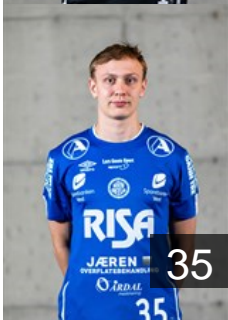

NOR

Lothe Kasper

Position: Centre Back
Place of birth:
Date of birth: 22.12.1998
Height: 184 cm
Weight: -

NOR

Mælen Jonas

Position: Left Back
Place of birth:
Date of birth: 22.04.2002
Height: 197 cm
Weight: -

NOR

Nærland Halvor Elias

Position: Goalkeeper
Place of birth: Nærbø
Date of birth: 14.02.1998
Height: 181 cm
Weight: -

NOR

Nærland Ole

Position: Line Player
Place of birth: Nærbø
Date of birth: 04.06.1998
Height: 192 cm
Weight: -

NOR

Olseth Marius

Position: Left Wing
Place of birth: Nærbø
Date of birth: 29.06.2004
Height: 190 cm
Weight: -

NOR

Penne Even

Position: Left Wing
Place of birth:
Date of birth: 27.02.2004
Height: -
Weight: -