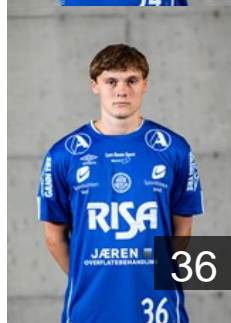

CLUB COMPETITIONS - DELEGATION LIST

EHF European Cup Men 2022/23

NOR Nærbø IL - Players

SWE

Bergendahl G.

Position: Line Player
Place of birth:
Date of birth: 24.02.1998
Height: 197 cm
Weight: -

DEN

Christensen J.

Position: Goalkeeper
Place of birth:
Date of birth: 06.07.1986
Height: 198 cm
Weight: 85 kg

NOR

Edland Jesper

Position: Back
Place of birth: Nærbø
Date of birth: 07.09.2004
Height: 187 cm
Weight: 74 kg

NOR

Edland Torger

Position: Back
Place of birth: Nærbø
Date of birth: 17.02.2004
Height: 190 cm
Weight: 90 kg

NOR

Halvorsen Gustav

Position: Left Wing
Place of birth: Bodø
Date of birth: 11.07.1999
Height: 184 cm
Weight: 79 kg

NOR

Hamre Lars Sigve

Position: Right Back
Place of birth: Sandnes
Date of birth: 22.04.1997
Height: 190 cm
Weight: -

NOR

Haugseng Alvar

Position: Right Back
Place of birth: Nærbø
Date of birth: 13.05.2004
Height: -
Weight: -