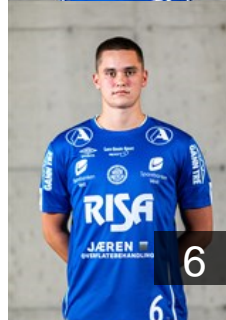

NOR

Line Lars Thomas

Position: Right Wing
Place of birth: Nærbø
Date of birth: 06.07.2004
Height: 179 cm
Weight: -

CLUB COMPETITIONS - DELEGATION LIST

EHF European Cup Men 2022/23

NOR Nærbø IL - Players

NOR

Lode Tord Aksnes

Position: Right Wing
Place of birth: Nærbø
Date of birth: 27.10.1998
Height: 187 cm
Weight: -

DEN

Lønne Mike Würtz

Position: Line Player
Place of birth:
Date of birth: 08.07.1995
Height: 199 cm
Weight: -

NOR

Lothe Kasper

Position: Centre Back
Place of birth:
Date of birth: 22.12.1998
Height: 184 cm
Weight: -

NOR

Mælen Jonas

Position: Left Back
Place of birth:
Date of birth: 22.04.2002
Height: 197 cm
Weight: -

NOR

Nærland Halvor Elias

Position: Goalkeeper
Place of birth: Nærbø
Date of birth: 14.02.1998
Height: 181 cm
Weight: -

NOR

Nærland Ole

Position: Line Player
Place of birth: Nærbø
Date of birth: 04.06.1998
Height: 192 cm
Weight: -