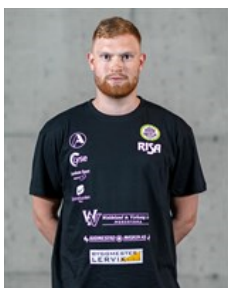

NOR

Svensgård Theodor

Position: Right Wing
Place of birth:
Date of birth: 01.11.1998
Height: 179 cm
Weight: -

NOR

Thue John

Position: Left Wing
Place of birth: Nærbø
Date of birth: 24.03.1998
Height: 192 cm
Weight: -

CLUB COMPETITIONS - DELEGATION LIST

EHF European Cup Men 2022/23

 NOR *Nærbø IL - Team Officials*

 NOR
Bakken Anders
Physiotherapist
Date of birth: 04.05.1989

 NOR
Fjeldstad Morten
Physiotherapist
Date of birth: 01.02.1996

 NOR
Hatlen Andre
Physiotherapist
Date of birth: 03.03.1995

 NOR
Haugseng Rune
Coach
Date of birth: 16.03.1970

 NOR
Moi Harald
Goalkeeper Coach
Date of birth: 25.02.1964

 NOR
Ruud Fredrik
Head Coach
Date of birth: 26.02.1989