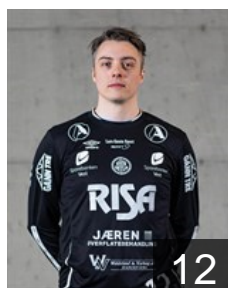

CLUB COMPETITIONS - DELEGATION LIST

EHF European Cup Men 2022/23

NOR Nærbø IL - Players

SWE

Bergendahl G.

Position: Line Player
Place of birth:
Date of birth: 24.02.1998
Height: 197 cm
Weight: -

DEN

Christensen J.

Position: Goalkeeper
Place of birth:
Date of birth: 06.07.1986
Height: 198 cm
Weight: 85 kg

NOR

Edland Jesper

Position: Back
Place of birth: Nærbø
Date of birth: 07.09.2004
Height: 187 cm
Weight: 74 kg

NOR