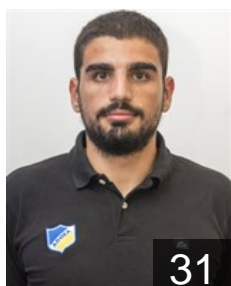

26

Antoniades Nicolas

Position: Goalkeeper
Place of birth: LEFKOSIA
Date of birth: 25.11.1998
Height: 165 cm
Weight: 70 kg

14

Antoniou Charalampos

Position: Goalkeeper
Place of birth: STROVOLOS
Date of birth: 25.08.1995
Height: 175 cm
Weight: 85 kg

12

Arkadiou Kyriacos

Position: Goalkeeper
Place of birth: NICOSIA
Date of birth: 03.07.1988
Height: 180 cm
Weight: 88 kg

16

Asteris Themistoklis

Position: Line Player
Place of birth: ATHENS
Date of birth: 27.01.1991
Height: 185 cm
Weight: 100 kg

5

Charalambous Kleantis

Position: Line Player
Place of birth: NICOSIA
Date of birth: 12.10.1995
Height: 194 cm
Weight: 110 kg

40

Charalampous Voutounou N.

Position: Right Back
Place of birth: NICOSIA
Date of birth: 31.12.1995
Height: 180 cm
Weight: 80 kg